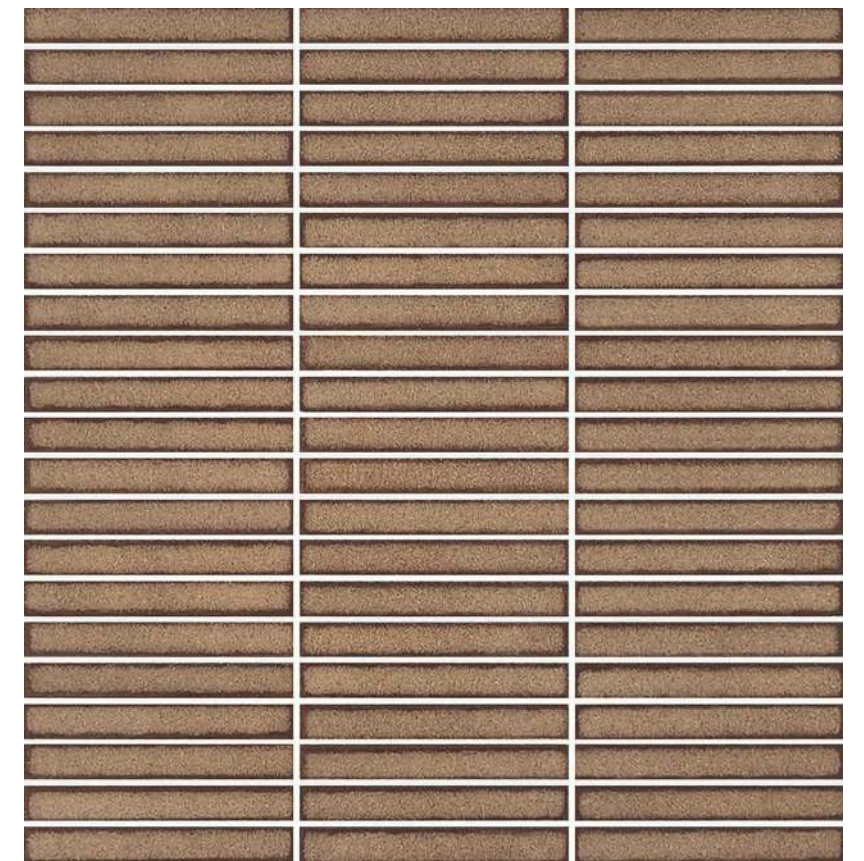

Size | 330 mm x 291 mm

NW V3 - BayleafGreen

Size | 330 mm x 291 mm

NW V3 - Moody Maroon

Size | 330 mm x 291 mm

NW V3 - Apricot Orange

Size | 330 mm x 291 mm

NW V3 -Ink Grey

Size | 330 mm x 291 mm

NW V3 -Pumpkin Orange

Size | 330 mm x 291 mm

NW V3 - Mustard Yellow

Size | 330 mm x 291 mm

NW V3 - Sunny Yellow

Nara Flooted Blanco

Aqua