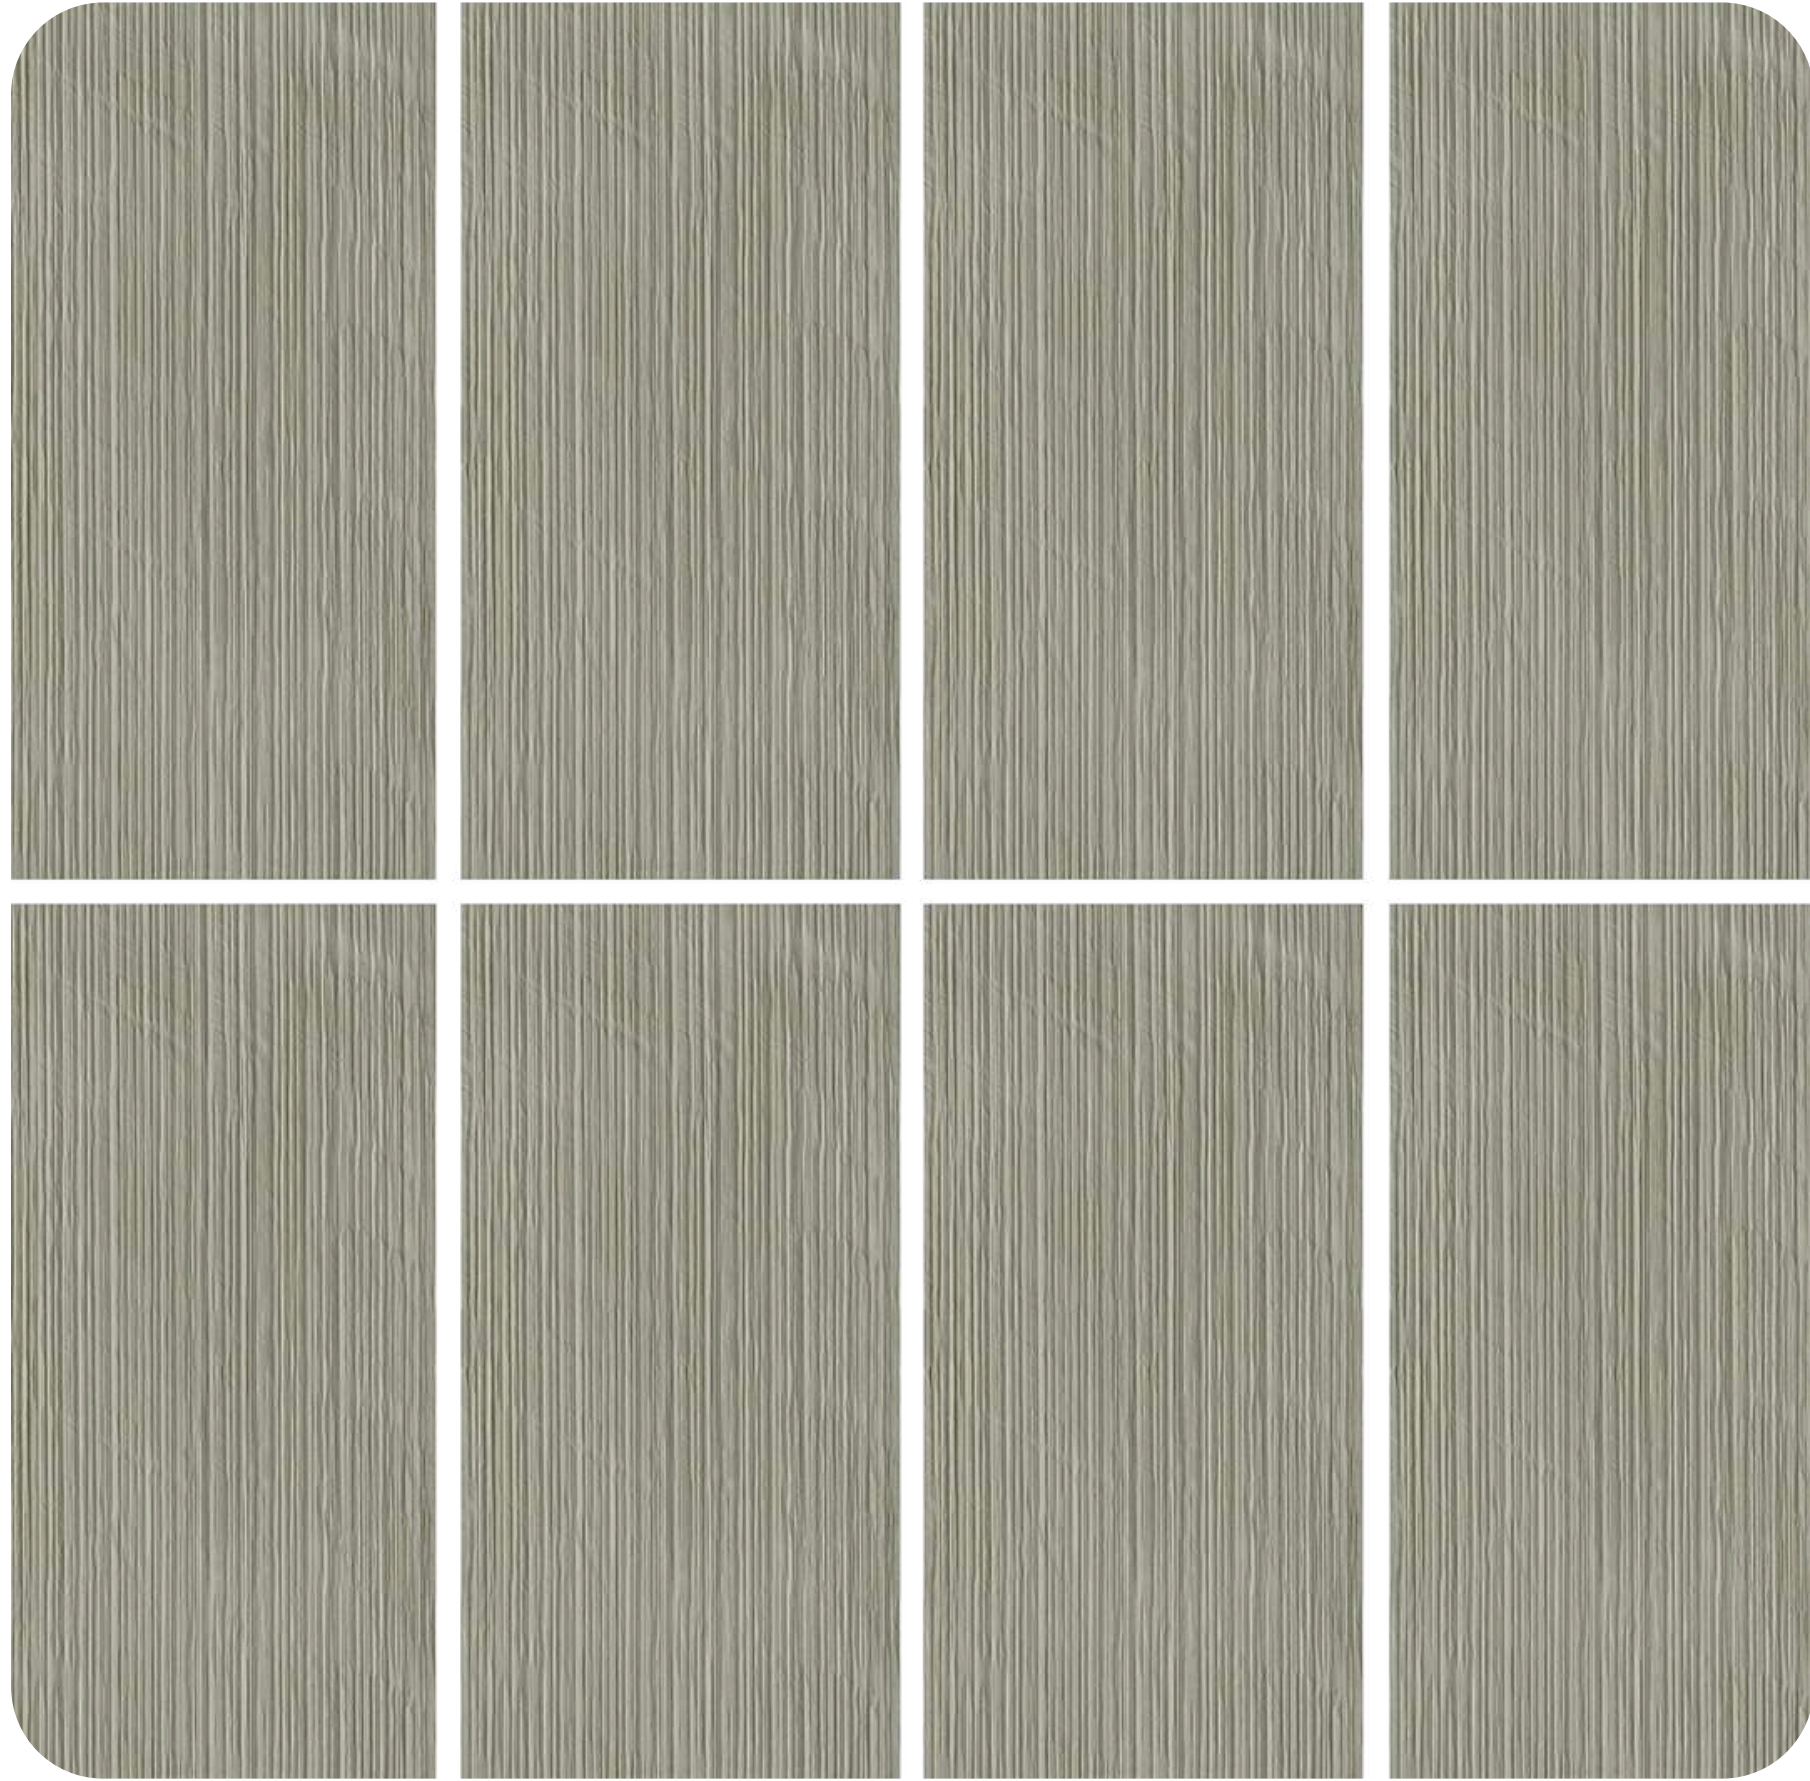

Size | 600 mm x 1200 mm

Kota Lenza