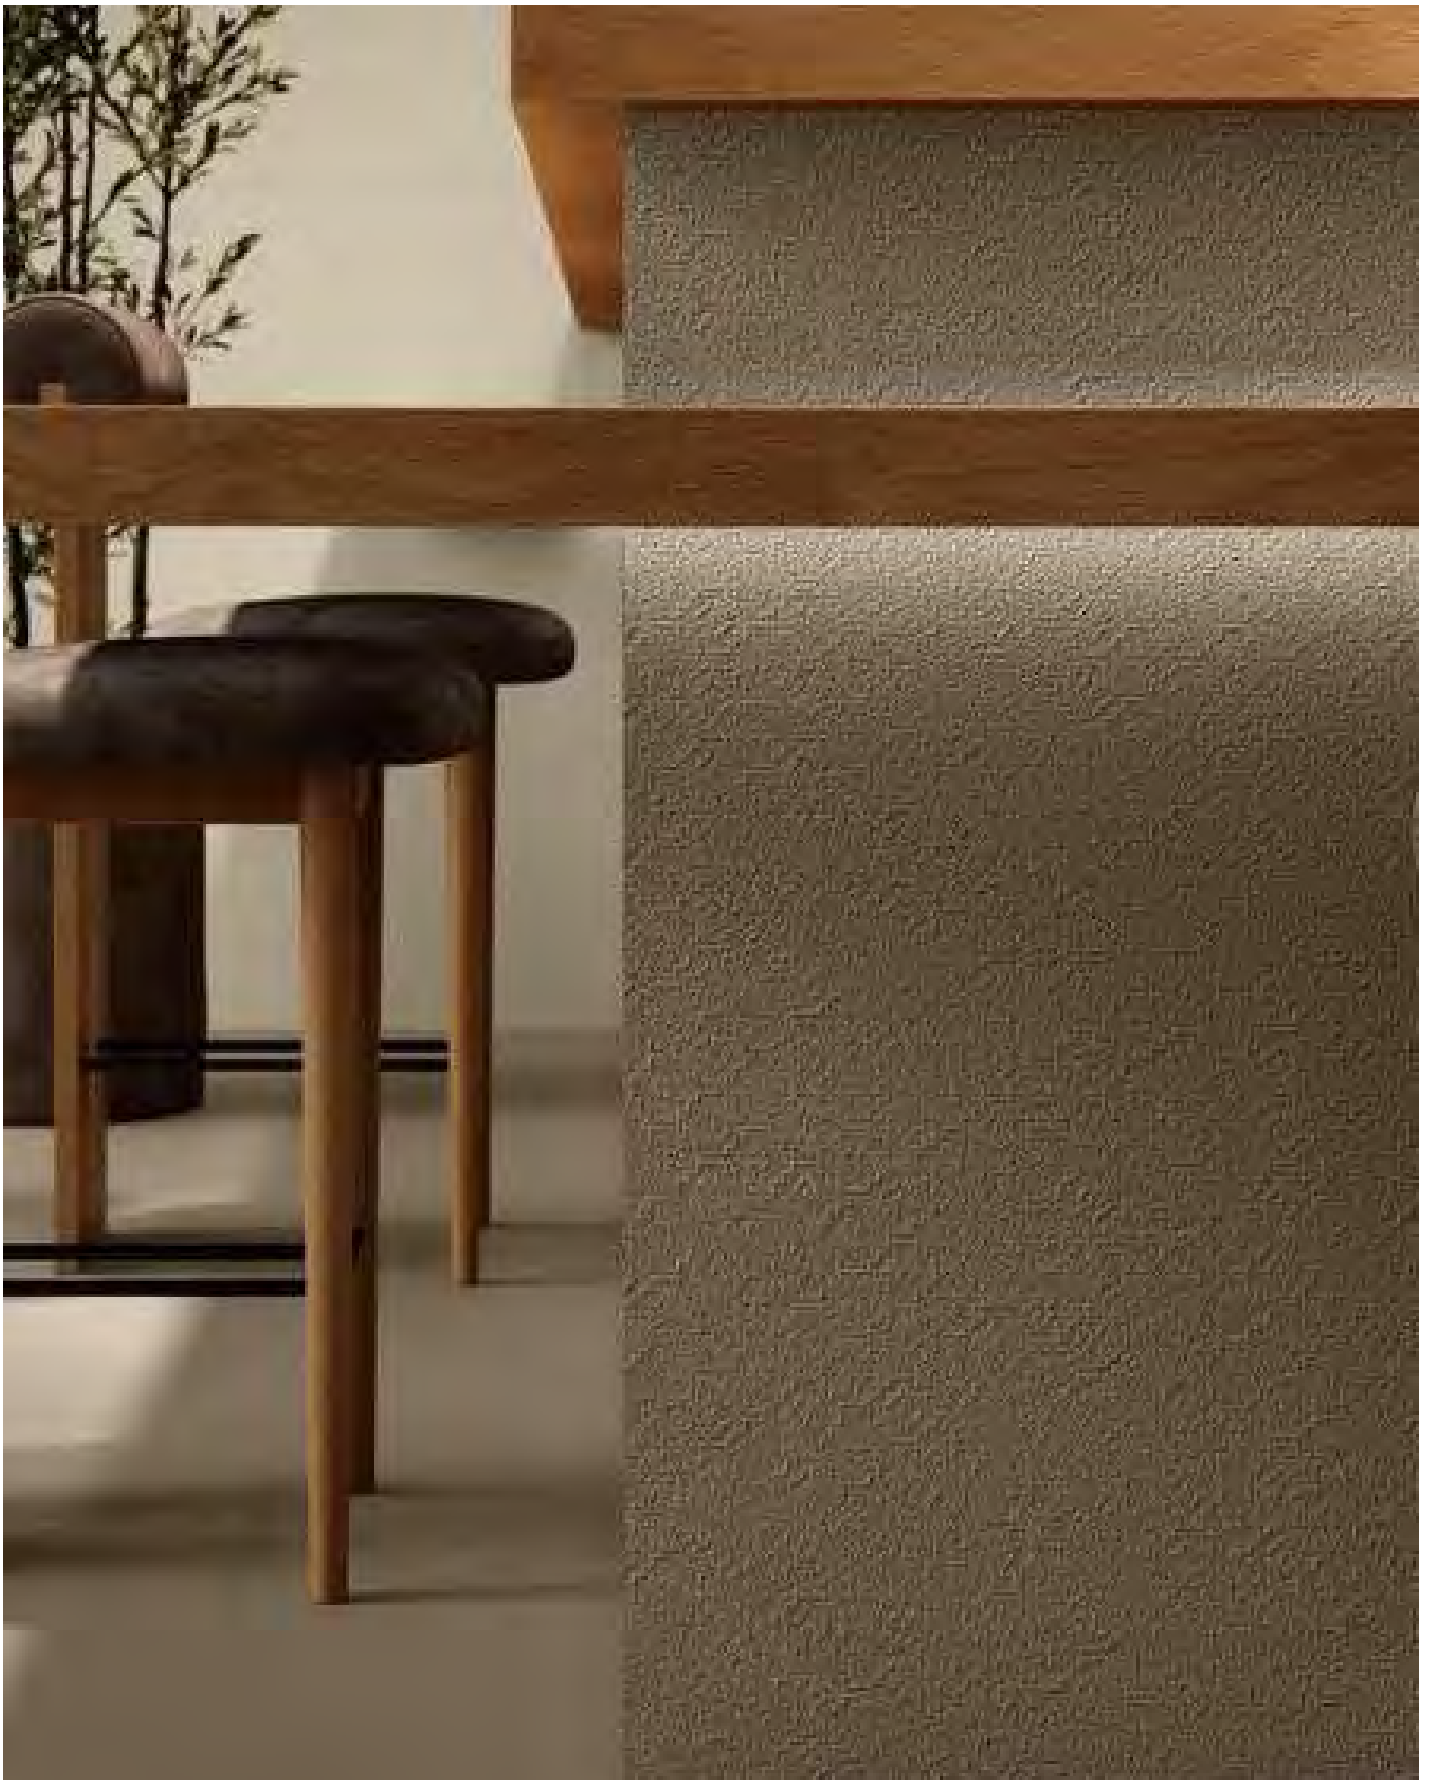

Ombre Trame Taupe