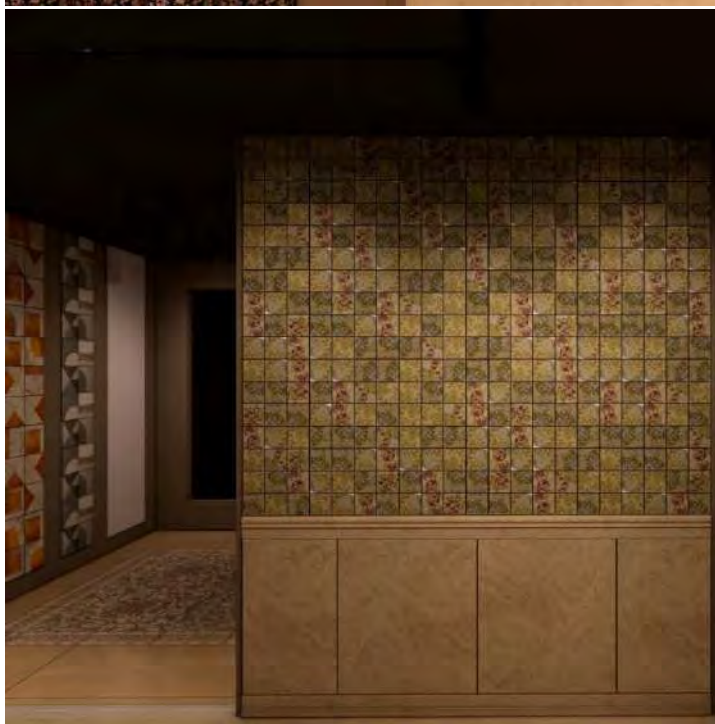

Ombre Punto Espresso

Size: 60x120 cm

Ombre Punto Espresso

Available Sizes : 60x120 cm | 120 x 240 cm

Ombre Croce

Croce Structure is shaped by a delicate trait inspires a pattern that evokes traditional needlework. Its crisp, broken profile interacts with light, creating fragmented sculptural refractions constantly evolving.

Ombre Croce Espresso

Size: 60x120 cm

Ombre Croce Espresso

Available Sizes : 60x120 cm | 120 x 240 cm

Ombre Forme

Forme Structure is a “pluralistic” pattern where the simplicity of dots co-exists with elongated linear strokes evoking the ancient allure of a telegraphic language. In its soft sequence, this structure presents a captivating array of gentle, sinuous shapes.

Ombre Forme Espresso

Size: 60x120 cm

Ombre Forme Espresso

Available Sizes : 60x120 cm | 120 x 240 cm

Ombre Trame

Trame Structure is inspired by an element deeply rooted in traditional Indian iconography widely recurrent in architecture, textiles, and other expressive forms which also inspires a pattern with a crisp, regular outline. This decorative symphony embraces light, achieving a vibrant flow through form and depth

Available Sizes : 60x120 cm | 120 x 120 cm | 120 x 240 cm

Picché Espresso

Size: 60x120 cm

Picché Espresso

Available Sizes : 60x120 cm | 120 x 120 cm | 120 x 240 cm

IKIGAI | an
Reimagining Surfaces | **fcml** Interior
Lifestyle
Product
Company
venture