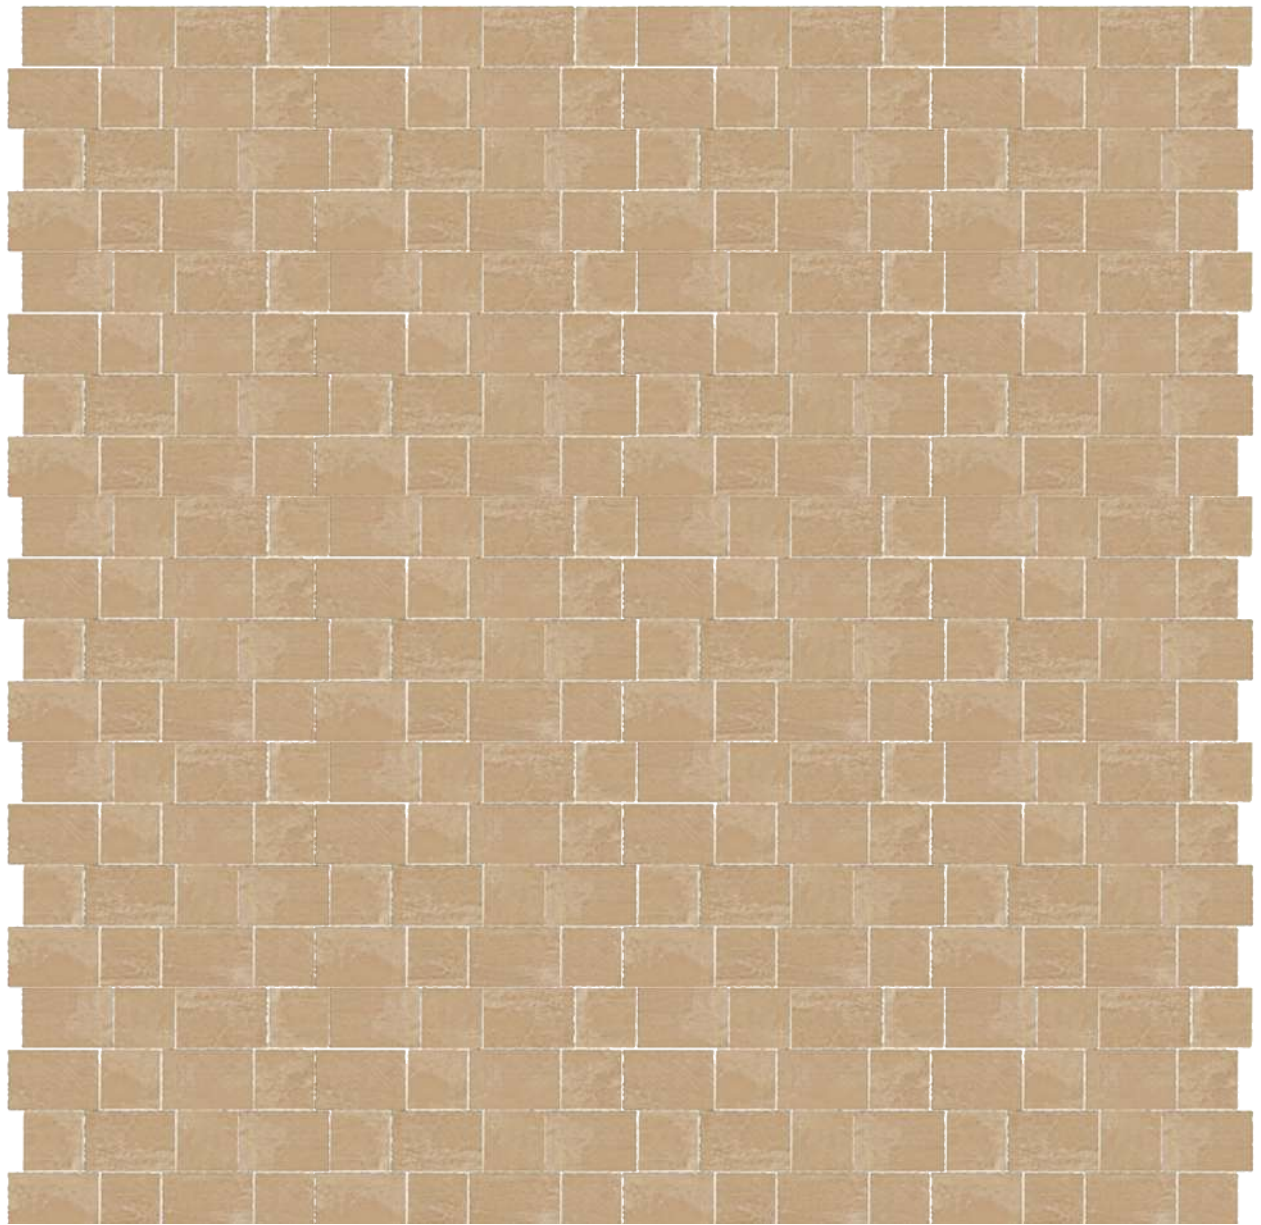

STUDIO OUTDOOR

TUMBLE PORCELAIN SERIES

Sizes | 202 mm x 302 mm | 202 mm x 202 mm

Thickness : 15 mm

Campo Beige

Sizes | 202 mm x 302 mm | 202 mm x 202 mm

Thickness : 15 mm

Zion Cream

Sizes | 202 mm x 302 mm | 202 mm x 202 mm

Thickness : 15 mm

Kaara Ivory

Sizes | 202 mm x 302 mm | 202 mm x 202 mm

Thickness : 15 mm

Norte Dore

Sizes | 202 mm x 302 mm | 202 mm x 202 mm

Thickness : 15 mm

Size | 202 mm x 302 mm

Size | 98 mm x 202 mm

Size | 202 mm x 202 mm

Sandstone Gold

Thickness : 15 mm

STONEARCH SERIES

Stonearch Series

221X306MM

221X306MM

145X215MM

145X215MM

Rustic Fieldstone

221X306MM

Alpine Stone

221X306MM

145X215MM