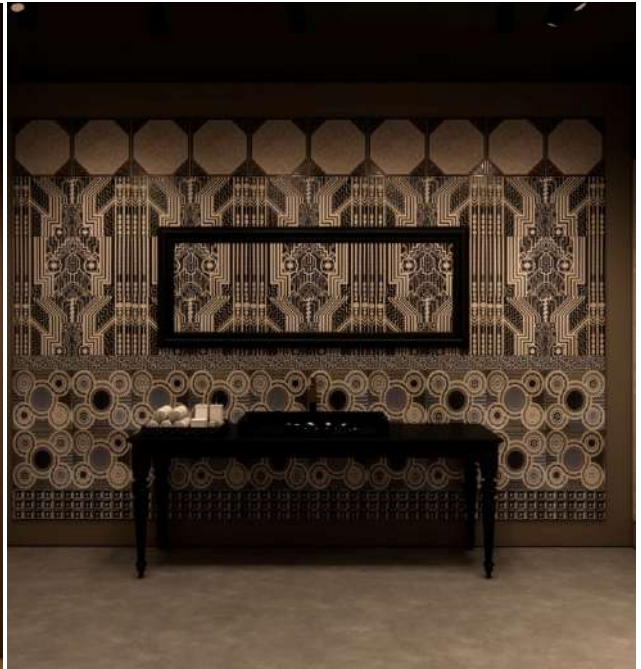

Size | 202 x 202 MM

Thickness : 12 mm

Finish : Matt

Baica

Grisa

Caffa

IKIGAI | an interior design product company
Reimagining Surfaces | **fcm** INDIA
 venture

New Delhi | Mumbai | Pune | Bangalore | Surat | Chennai