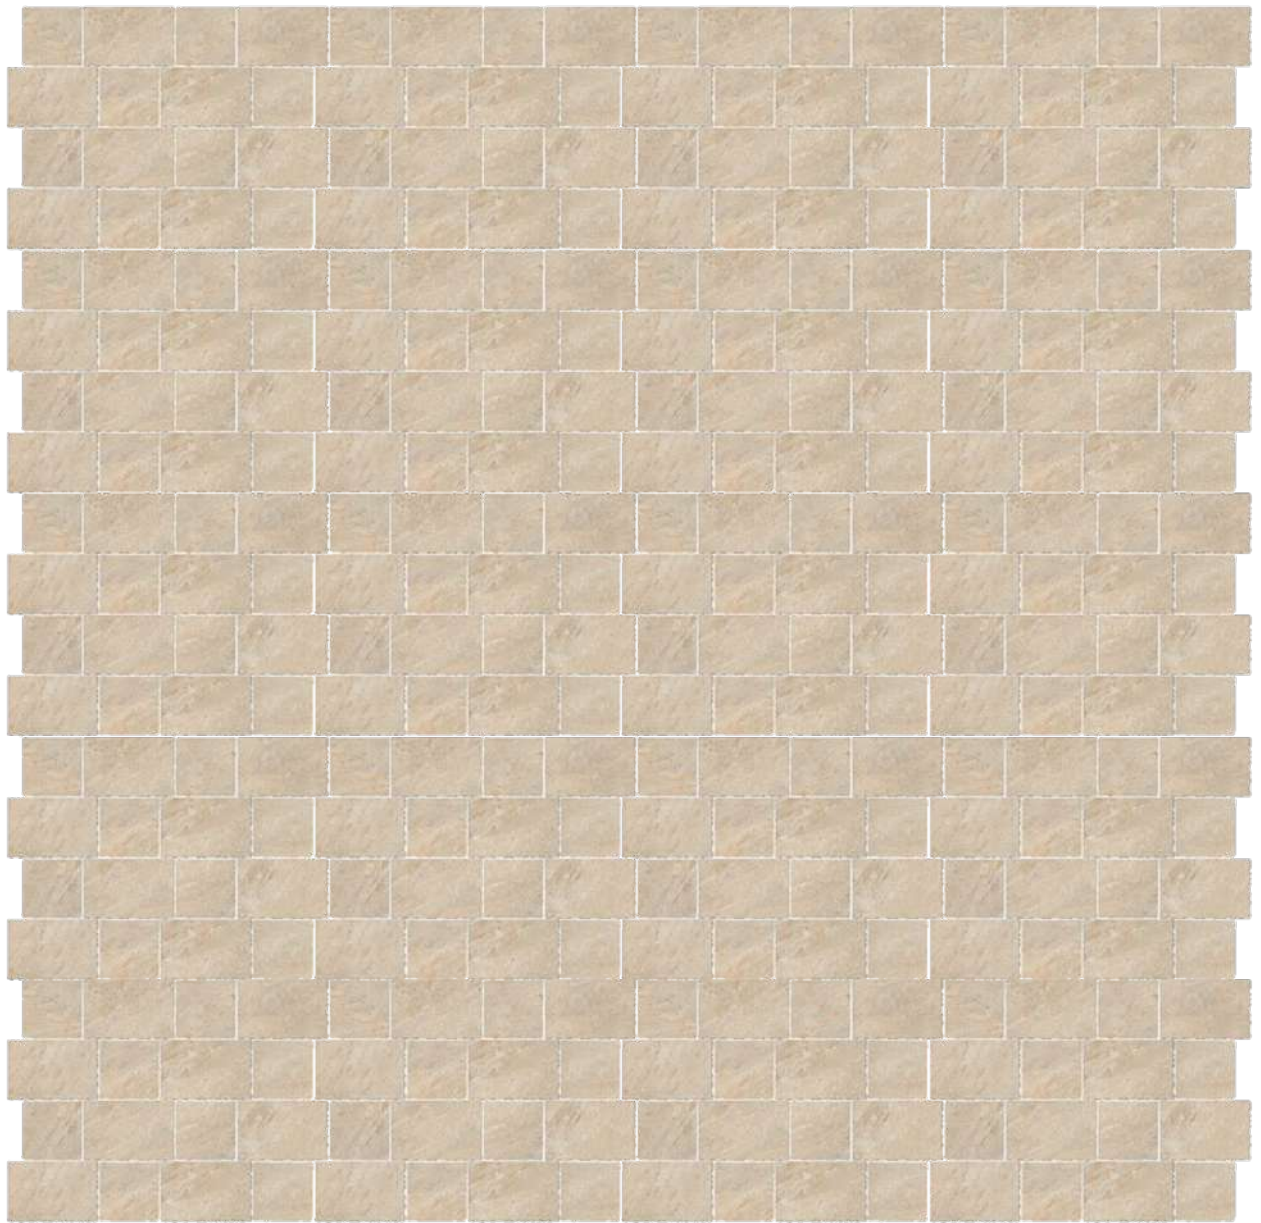

STUDIO OUTDOOR

TUMBLE PORCELAIN SERIES

Sizes | 202 mm x 302 mm | 202 mm x 202 mm

Thickness : 15 mm

Campo Beige

Sizes | 202 mm x 302 mm | 202 mm x 202 mm

Thickness : 15 mm

Zion Cream

Sizes | 202 mm x 302 mm | 202 mm x 202 mm

Thickness : 15 mm

Kaara Ivory

Sizes | 202 mm x 302 mm | 202 mm x 202 mm

Thickness : 15 mm

Norte Dore

Sizes | 202 mm x 302 mm | 202 mm x 202 mm

Thickness : 15 mm

Size | 202 mm x 302 mm

Size | 98 mm x 202 mm

Size | 202 mm x 202 mm

Sandstone Gold

Thickness : 15 mm

STONEARCH SERIES

Stonearch Series

221X306MM

221X306MM

145X215MM

145X215MM

Rustic Fieldstone

221X306MM

Alpine Stone

221X306MM

145X215MM