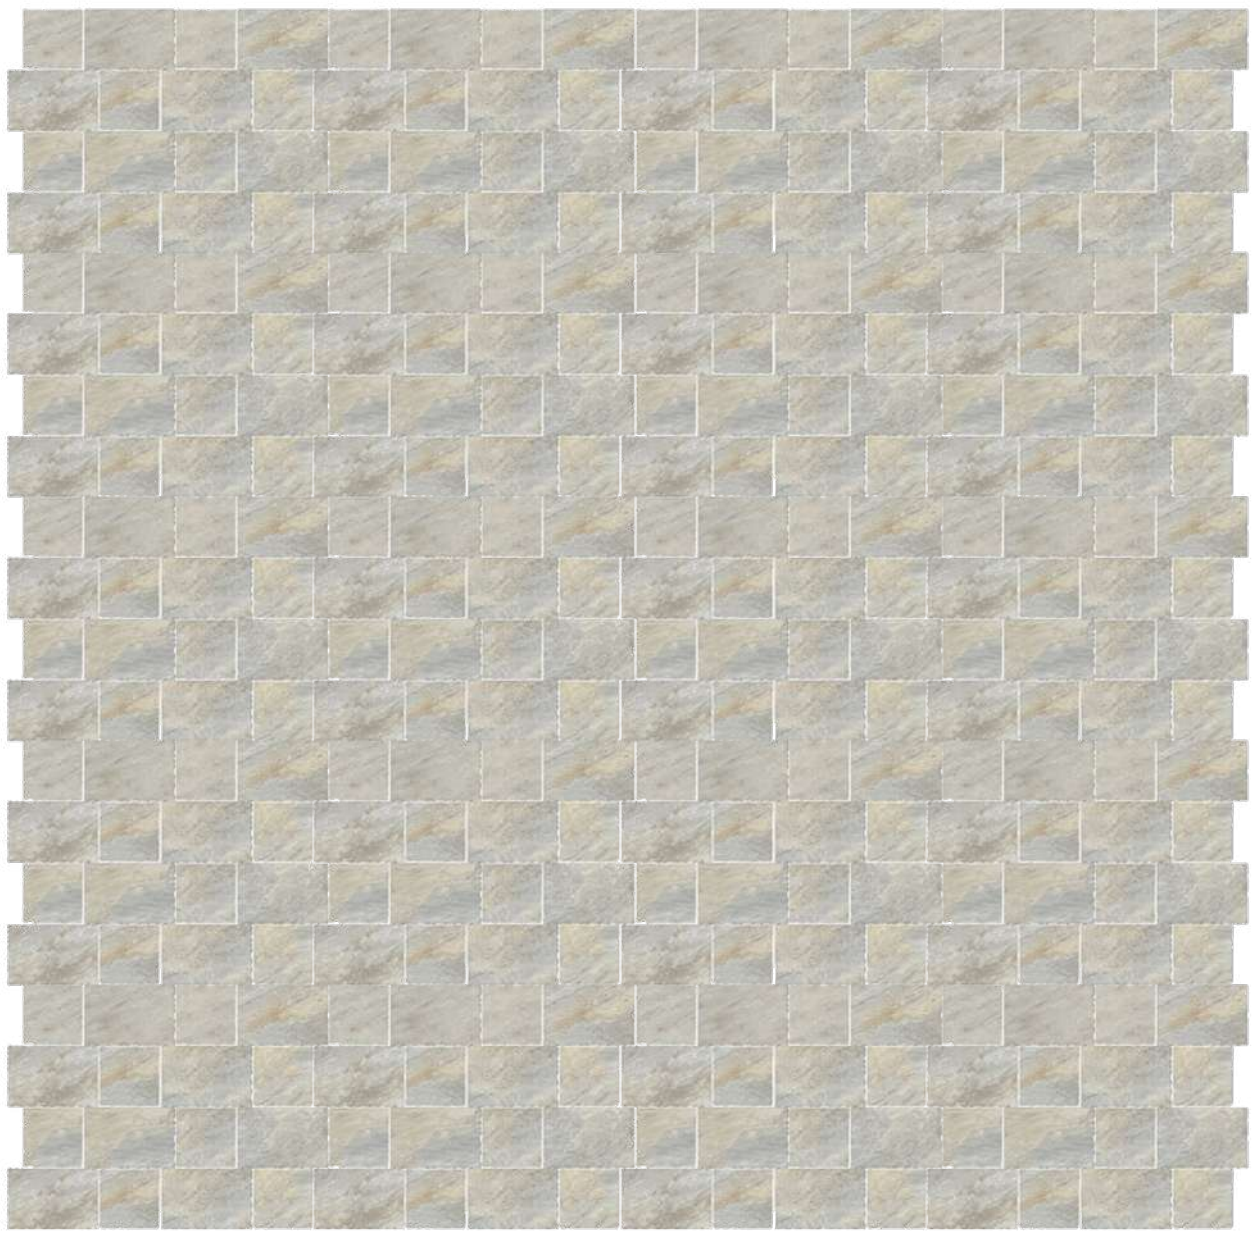

STUDIO OUTDOOR

TUMBLE PORCELAIN SERIES

Sizes | 202 mm x 302 mm | 202 mm x 202 mm

Thickness : 15 mm

Campo Beige

Sizes | 202 mm x 302 mm | 202 mm x 202 mm

Thickness : 15 mm

Zion Cream

Sizes | 202 mm x 302 mm | 202 mm x 202 mm

Thickness : 15 mm

Kaara Ivory

Sizes | 202 mm x 302 mm | 202 mm x 202 mm

Thickness : 15 mm

Norte Dore

Sizes | 202 mm x 302 mm | 202 mm x 202 mm

Thickness : 15 mm

Size | 202 mm x 302 mm

Size | 98 mm x 202 mm

Size | 202 mm x 202 mm

Sandstone Gold

Thickness : 15 mm

STONEARCH SERIES

Stonearch Series

221X306MM

221X306MM

145X215MM

145X215MM

Rustic Fieldstone

221X306MM

Alpine Stone

221X306MM

145X215MM