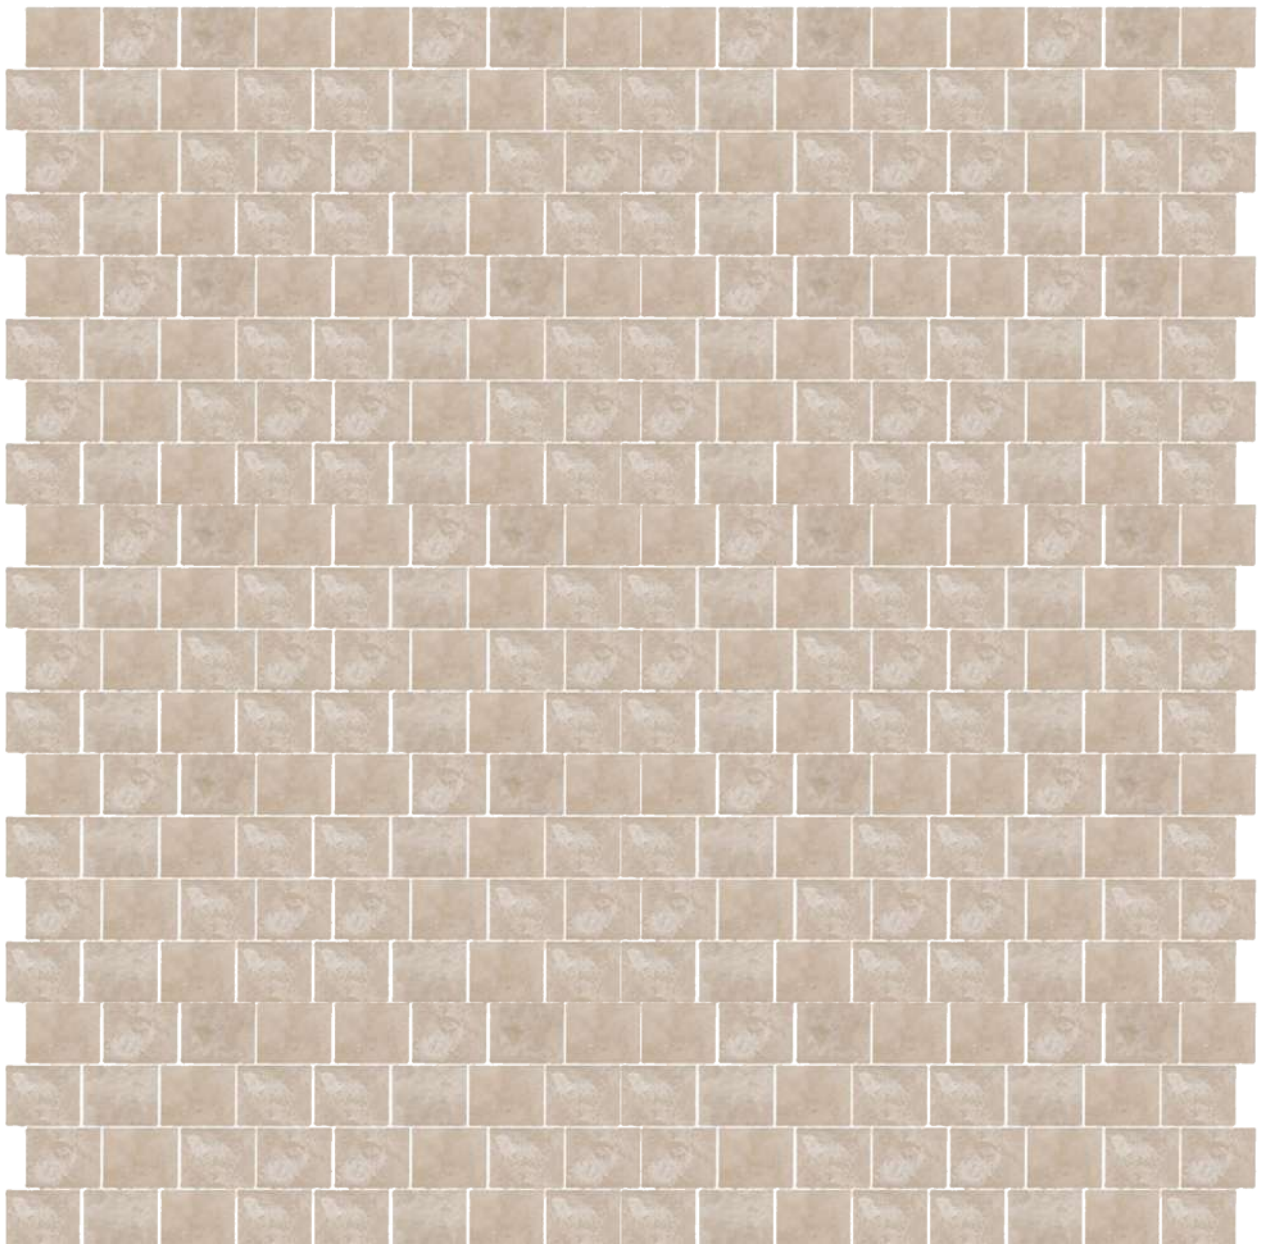

STUDIO OUTDOOR

TUMBLE PORCELAIN SERIES

Sizes | 202 mm x 302 mm | 202 mm x 202 mm

Thickness : 15 mm

Campo Beige

Sizes | 202 mm x 302 mm | 202 mm x 202 mm

Thickness : 15 mm

Zion Cream

Sizes | 202 mm x 302 mm | 202 mm x 202 mm

Thickness : 15 mm

Kaara Ivory

Sizes | 202 mm x 302 mm | 202 mm x 202 mm

Thickness : 15 mm

Norte Dore

Sizes | 202 mm x 302 mm | 202 mm x 202 mm

Thickness : 15 mm

Thickness : 15 mm

Trust Gold

Sizes | 202 mm x 302 mm | 202 mm x 202 mm

Thickness : 15 mm

Blue Stone Dark

PATIO PAVER SERIES

Size | 202 mm x 302 mm

Size | 98 mm x 202 mm

221X306MM

145X215MM

145X215MM

Rustic Fieldstone

221X306MM

Alpine Stone

221X306MM

145X215MM