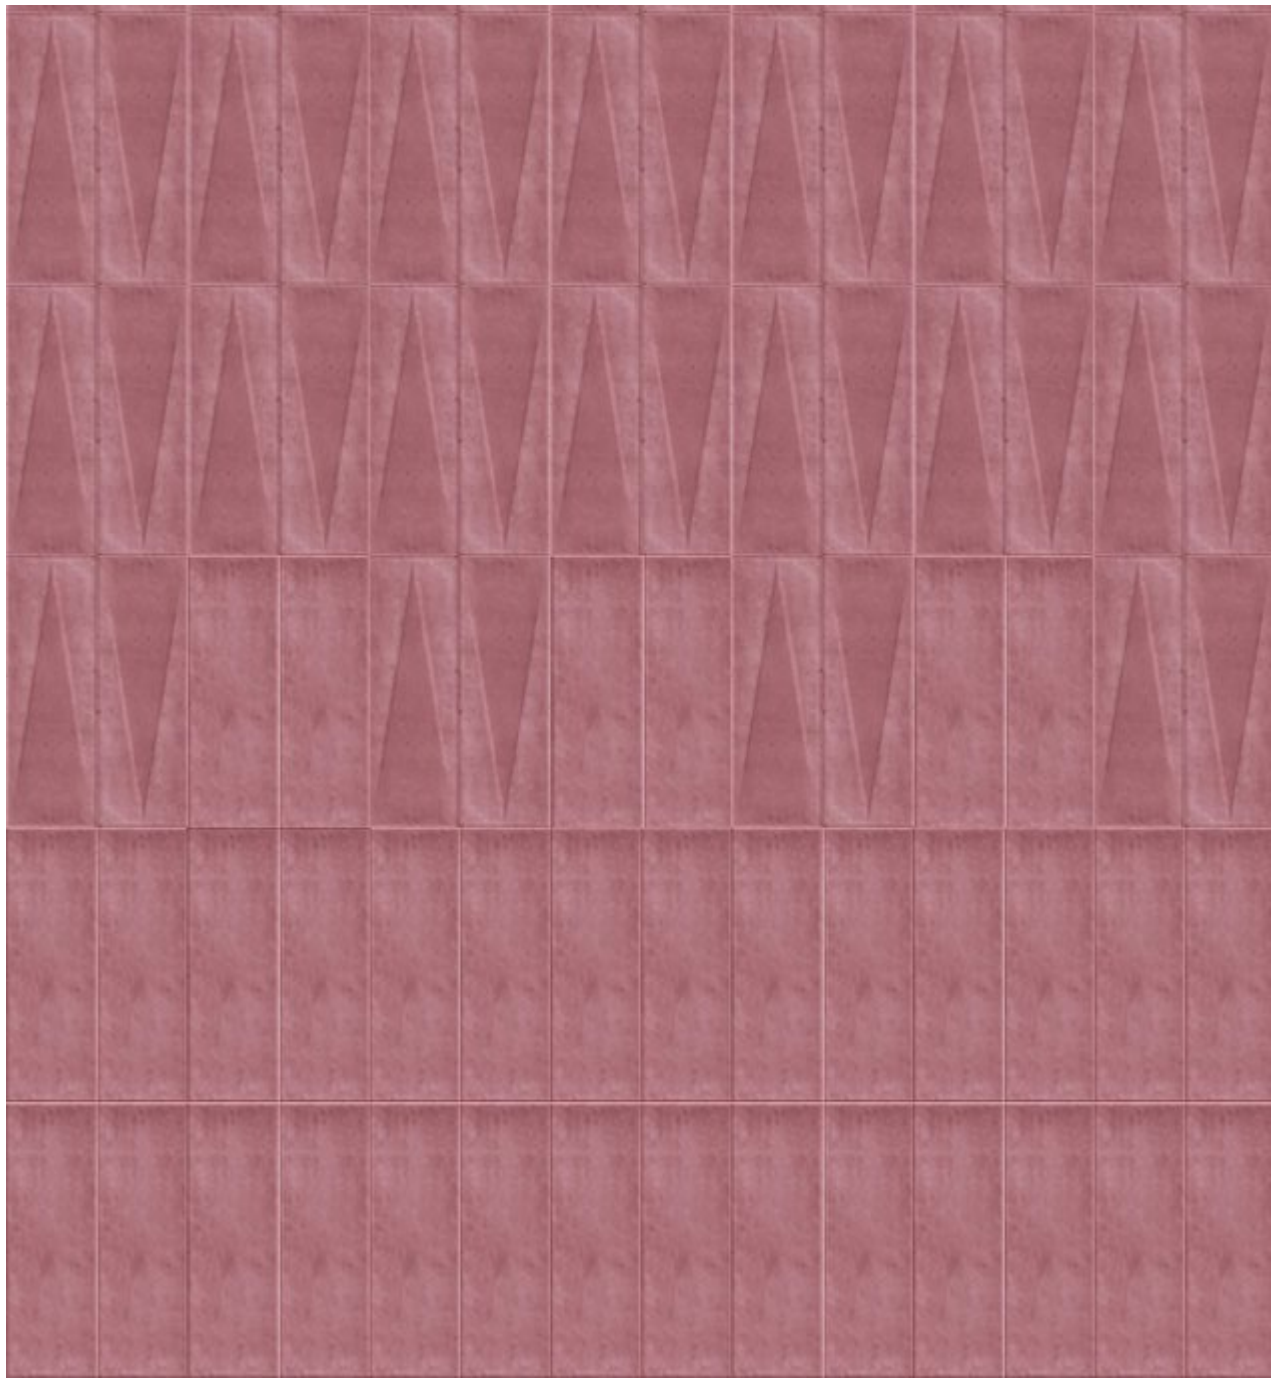

Nara Soft Tan Plain

Size | 75 mm * 225 mm

Nara Zink Blue

Size | 75 mm * 225 mm

Nara Zink Blue Plain

Size | 75 mm * 225 mm

Nara Coral Pink

Size | 75 mm * 225 mm

Nara Coral Pink Plain

Size | 75 mm * 225 mm

Nara Wild Green

Size | 75 mm * 225 mm

Nara Wild Green Plain

IKIGAI | an
Reimagining Surfaces | **fcml**
 venture

New Delhi | Mumbai | Pune | Bangalore | Surat | Chennai