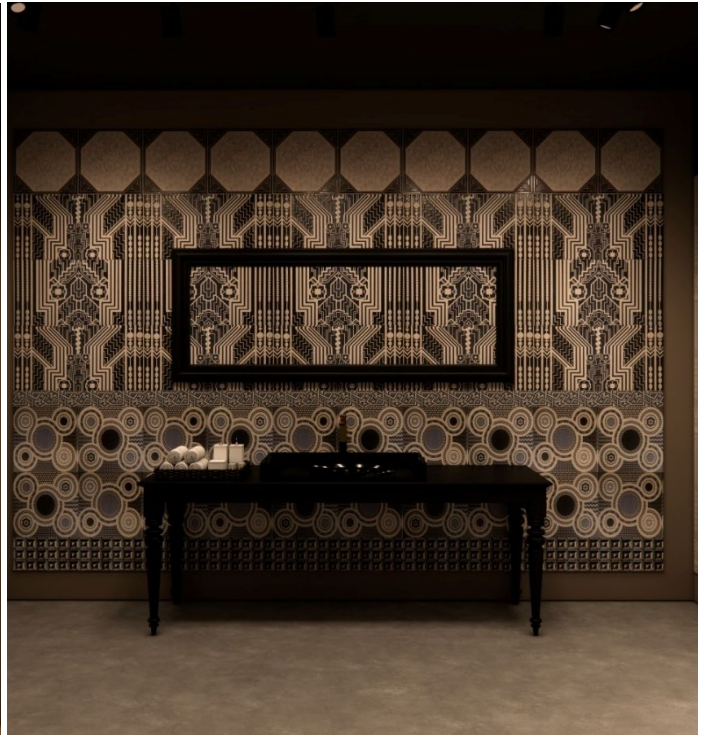

Nara Soft Tan Plain

Size | 75 mm * 225 mm

Nara Zink Blue

Size | 75 mm * 225 mm

Nara Zink Blue Plain

Size | 75 mm * 225 mm

Nara Coral Pink

Size | 75 mm * 225 mm

Nara Coral Pink Plain

Size | 75 mm * 225 mm

Nara Wild Green

Size | 75 mm * 225 mm

Nara Wild Green Plain

IKIGAI | an
Reimagining Surfaces | **fcml**
 venture

New Delhi | Mumbai | Pune | Bangalore | Surat | Chennai