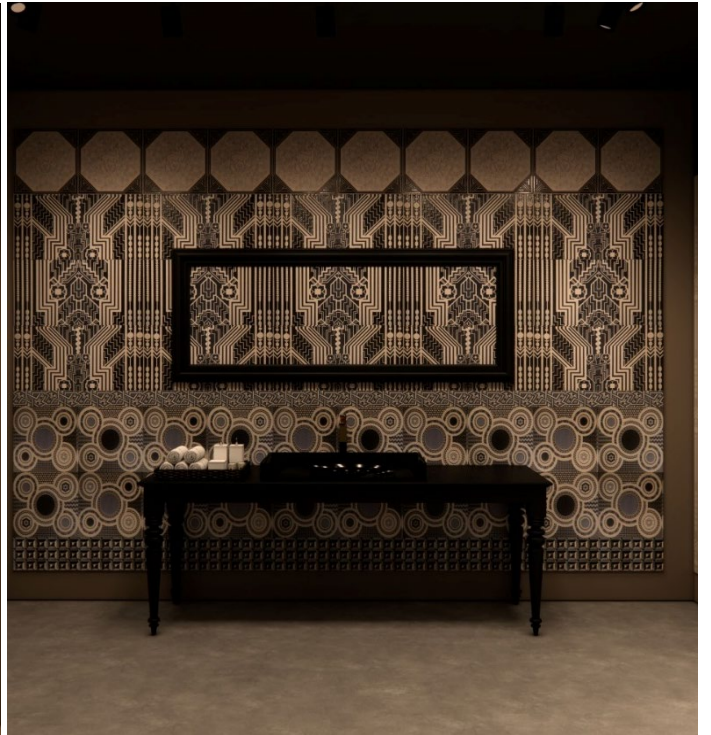

IKIGAI | an Interior Lifestyle Product Company
Reimagining Surfaces | **fcml** venture

New Delhi | Mumbai | Pune | Bangalore | Surat | Chennai

Reach us on :

+91 8130795071 | delhisurfaces@fcmlindia.com