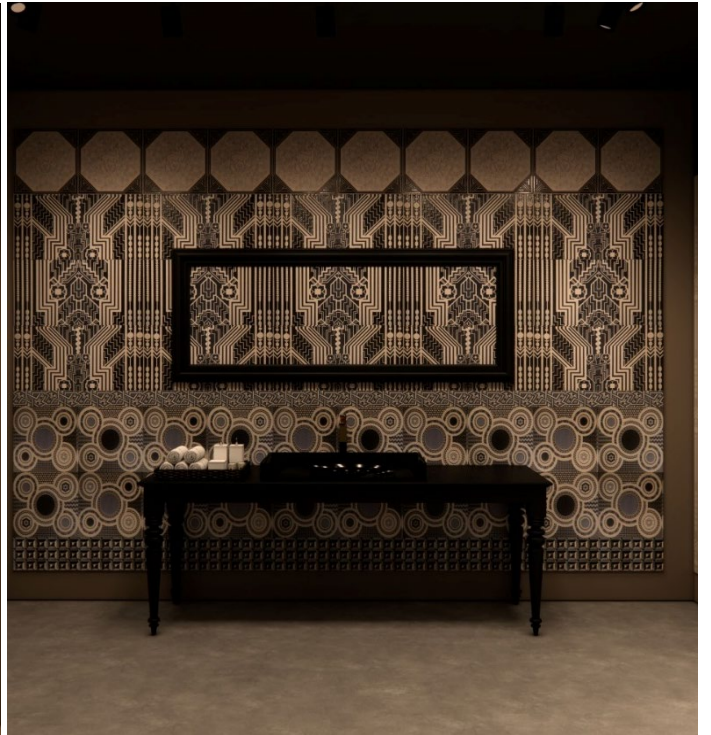

Size | 75 mm * 300 mm

Nara Exotica Pink

Size | 75 mm * 300 mm

Nara Exotica Mint

Size | 75 mm * 300 mm

Nara Exotica Aqua

Size | 75 mm * 300 mm

Nara Exotica Rosso

Size | 75 mm * 300 mm

Nara Exotica Negro

IKIGAI | an
Reimagining Surfaces | **fcml** Interior
Lifestyle
Product
Company
venture

New Delhi | Mumbai | Pune | Bangalore | Surat | Chennai

Reach us on :

+91 8130795071 | delhisurfaces@fcmlindia.com