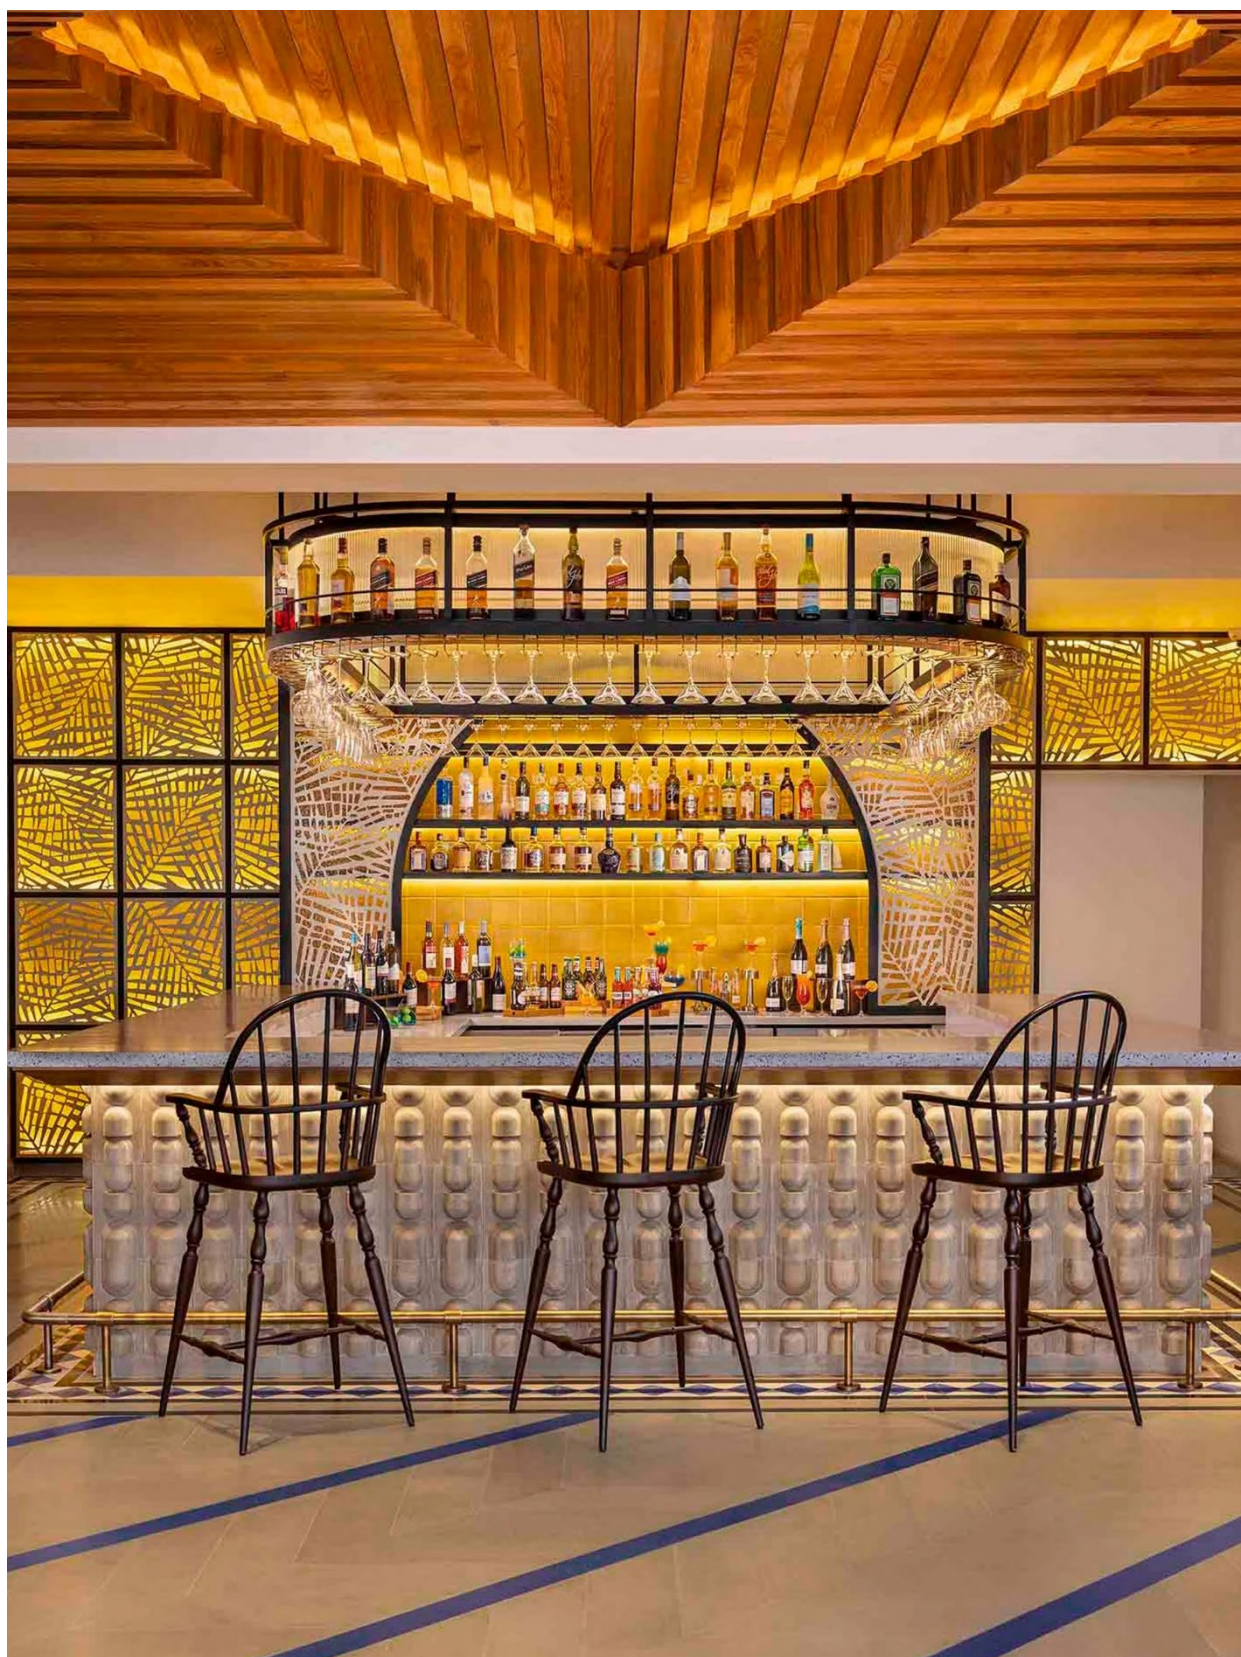

Hotels

TAJ CIDADE DE GOA

Goa | www.tajhotels.com

Studio IV Vandana Saxena

#madetodesign

#madebyfcml

Hotels

Taverna Sea Lounge

Tiles Selected

Bespoke Yellow Printed
Size | 300x300 mm

Bespoke Blue
Size | 148x148 mm

Bespoke RC10628 BLUE
Size | 148x148 mm

Bespoke Blue Printed
Size | 300x300 mm

Bespoke BL & W Border
Size | 148x300 mm

Bespoke BL & W Corner
Size | 148x148 mm

Tiles Selected

Customized Print Accent Tile
Size | 300x300 mm

Trendy Plain
Size | 300x300 mm

R. Green Subway Tile
Size | 100x300 mm

R. Orange Subway Tile
Size | 100x300 mm

R. Aqua Subway Tile
Size | 100x300 mm