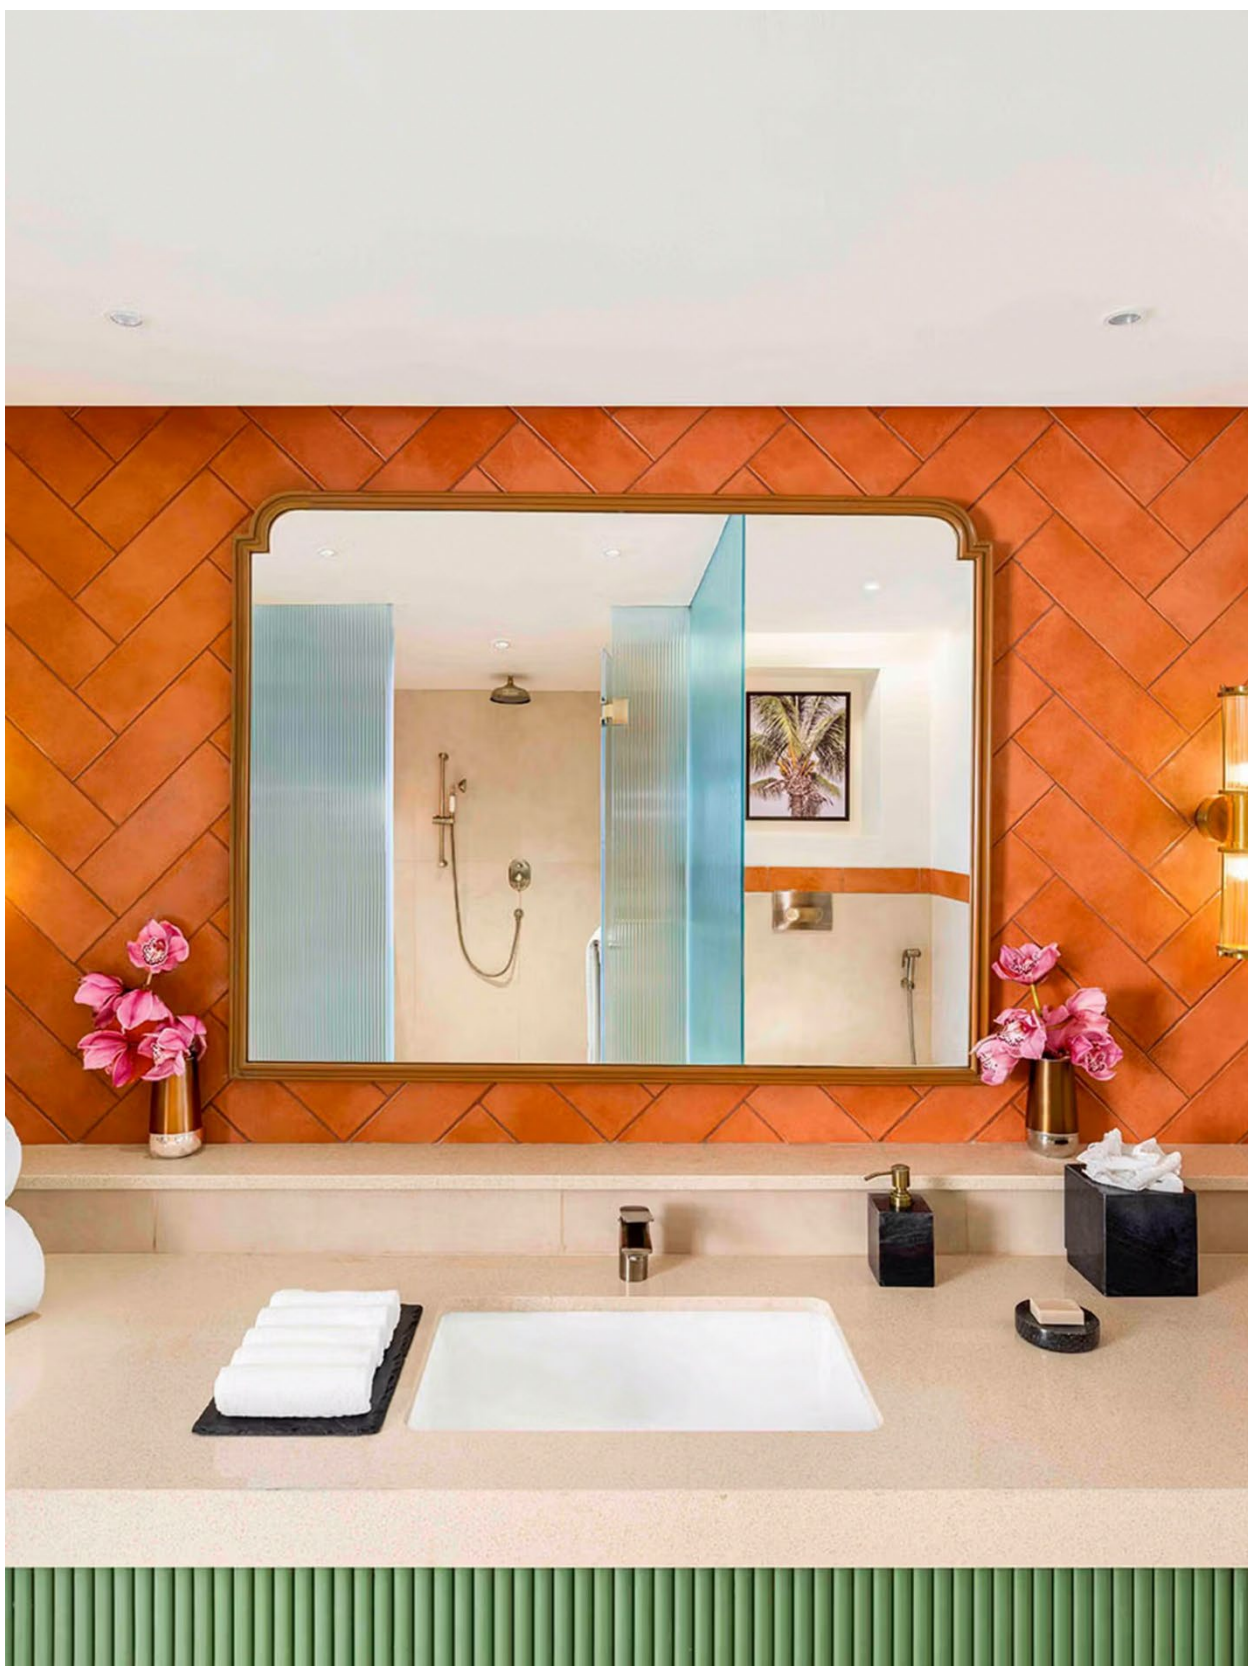

Tiles Selected

Bespoke Yellow Printed
Size | 300x300 mm

Bespoke Blue
Size | 148x148 mm

Bespoke RC10628 BLUE
Size | 148x148 mm

Bespoke Blue Printed
Size | 300x300 mm

Bespoke BL & W Border
Size | 148x300 mm

Bespoke BL & W Corner
Size | 148x148 mm

Tiles Selected

Size | 600 x 1200 mm

CONCRETE ENDLESS GRIGIO

Size | 600 x 1200 mm

FCML Ribbed Limestone Grey Wall Tile-Décor Grigio Chiaro

Size | 600 x 1200 mm

Runa Grigio Chiaro

Tiles Selected

AQUA SUBWAY TILE

Size | 150 x 150 mm

FCML NICOBAR WHITE PRINTED TILES PATTERN - LUSH PALM

Size | 150 x 150 mm

FCML NICOBAR WHITE PRINTED TILES PATTERN - NICO STRIPE WHITE

Size | 150 x 150 mm

NICO BOLD OCHRE