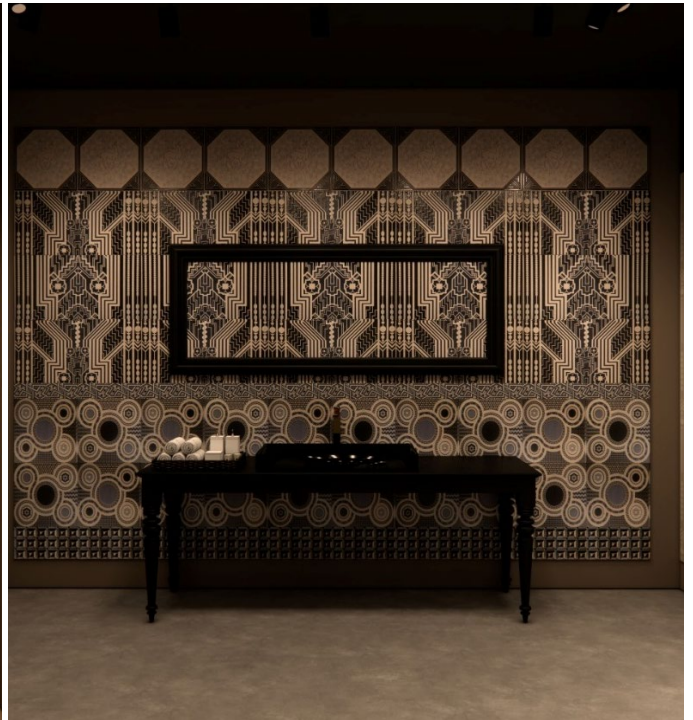

IKIGAI | an
Reimagining Surfaces | **fcml** Interior
Lifestyle
Product
Company
venture

New Delhi | Mumbai | Pune | Bangalore | Surat | Chennai

Reach us on :

+91 8130795071 | delhisurfaces@fcmlindia.com