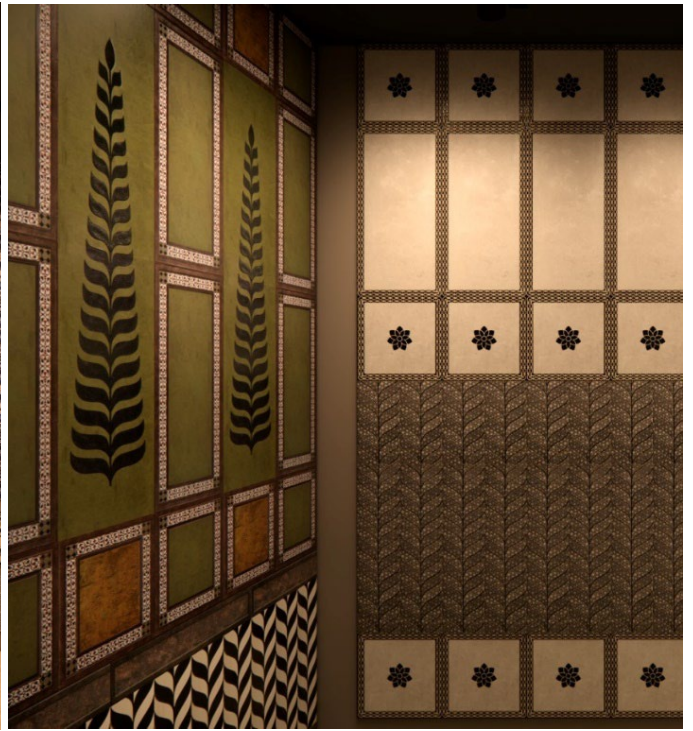

IKIGAI | an
Reimagining Surfaces | **fcml** Interior
Lifestyle
Product
Company
venture

New Delhi | Mumbai | Pune | Bangalore | Surat | Chennai

Reach us on :

+91 8130795071 | delhisurfaces@fcmlindia.com