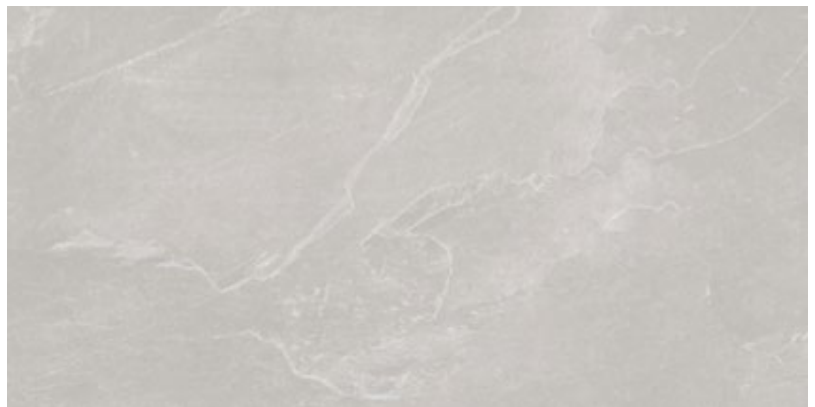

Tiles Selected

Size | 600 x 1200 mm

CONCRETE ENDLESS GRIGIO

Size | 600 x 1200 mm

FCML Ribbed Limestone Grey Wall Tile-Décor Grigio Chiaro

Size | 600 x 1200 mm

Runa Grigio Chiaro

Tiles Selected