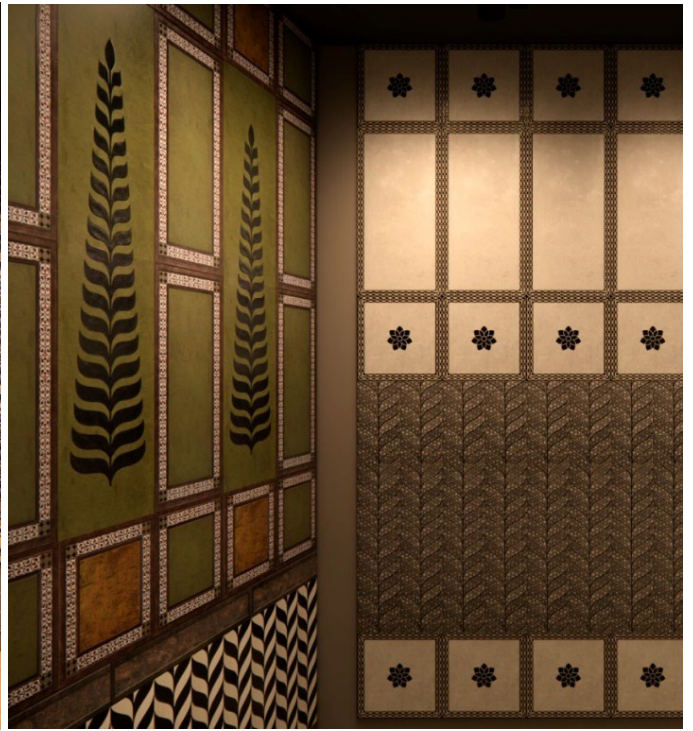

Hotels

HAZOORILAL

Gurugram | www.hazoorilaljewellers.com

Habitat Arc

#madetodesign

#madebyfcm1

HAZORILALTM ©
L E G A C Y

Tiles Selected

Grey Venezuela Tech Matt
Size | 1200x2400 mm

IKIGAI | an
Reimagining Surfaces | **fcml** Interior
Landscape
Product
Company
venture

New Delhi | Mumbai | Pune | Bangalore | Surat | Chennai

Reach us on :

+91 8130795071 | delhisurfaces@fcmlindia.com