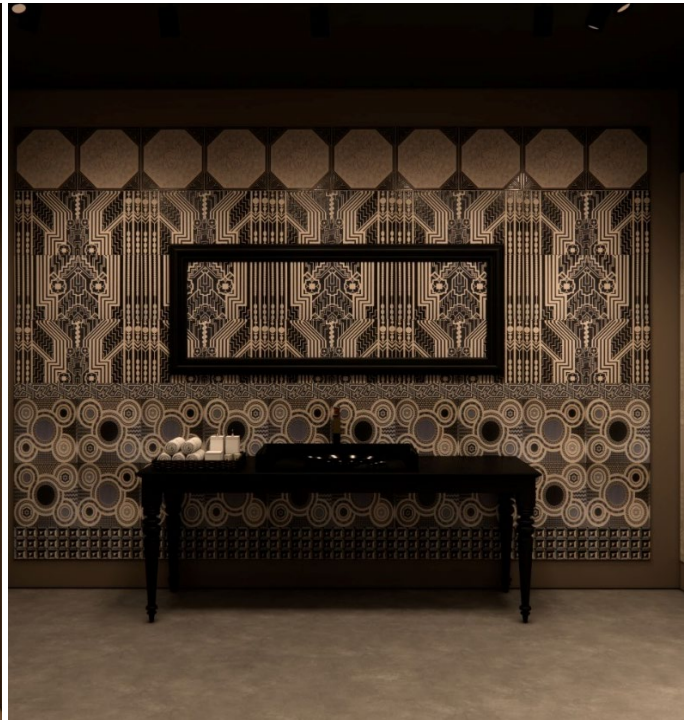

Grey Venezuela Tech Matt
Size | 1200x2400 mm

IKIGAI | an
Reimagining Surfaces | **fcml** Interior
Landscape
Product
Company
venture

New Delhi | Mumbai | Pune | Bangalore | Surat | Chennai

Reach us on :

+91 8130795071 | delhisurfaces@fcmlindia.com