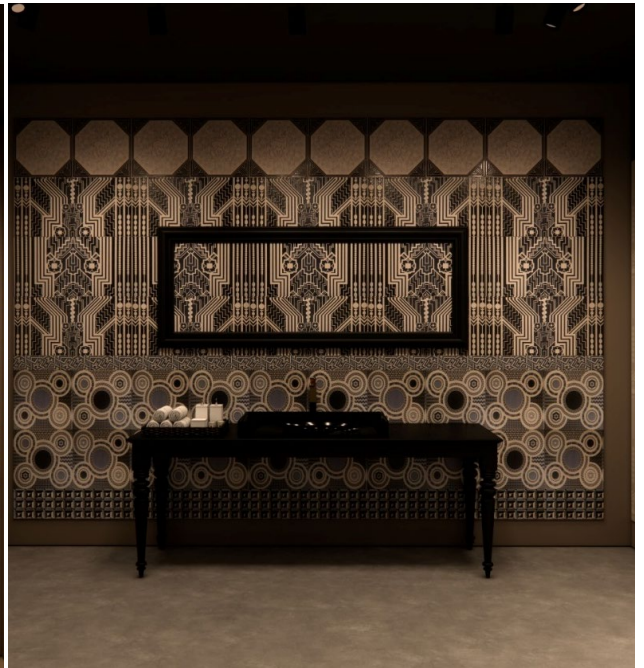

IKIGAI | an
Reimagining Surfaces | **fcml** Interior
Lighting
Product
Company
venture

New Delhi | Mumbai | Pune | Bangalore | Surat | Chennai

Reach us on :

☎ +91 8130795071 ✉ delhisurfaces@fcmlindia.com