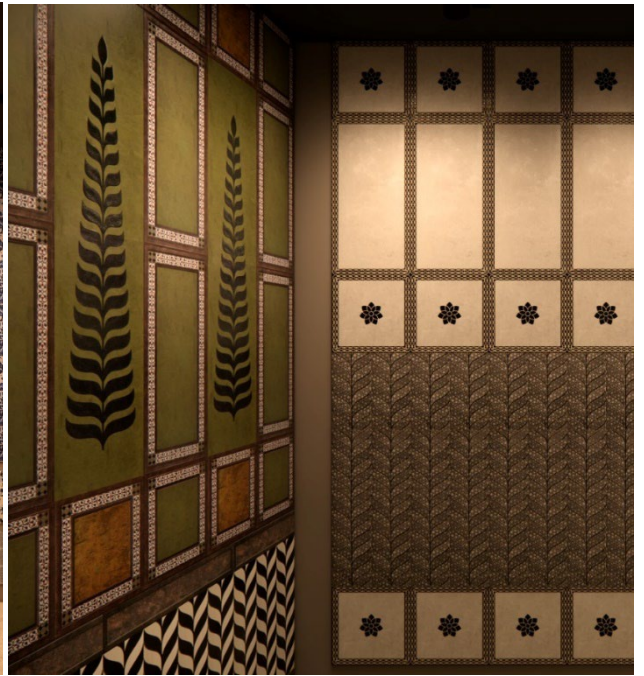

IKIGAI | an
Reimagining Surfaces | **fcml** Interior
Lighting
Product
Company
venture

New Delhi | Mumbai | Pune | Bangalore | Surat | Chennai

Reach us on :

☎ +91 8130795071 ✉ delhisurfaces@fcmlindia.com