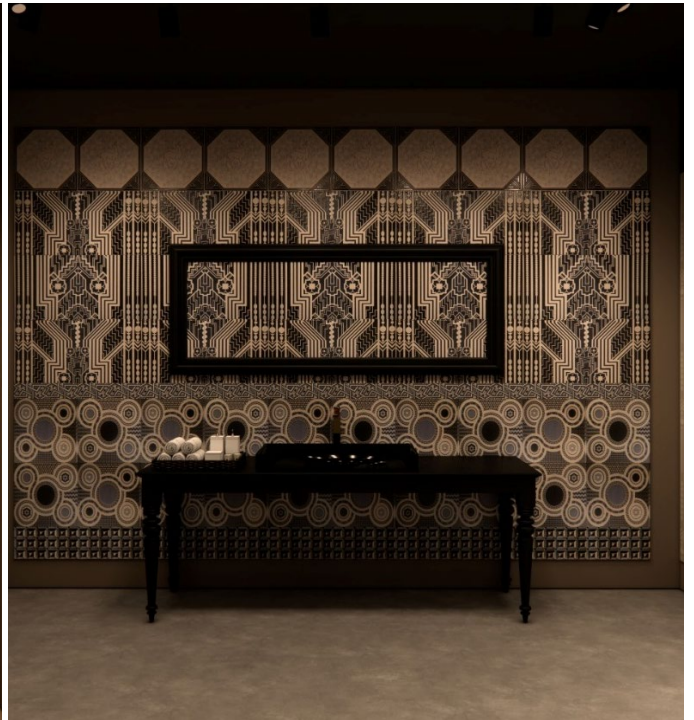

Size | 1200 x 1200 mm / 1200 x 2400 mm

Port Lorent

Size | 1200 x 1200 mm / 1200 x 2400 mm

Corinthian Beige

Size | 1200 x 1200 mm / 1200 x 2400 mm

Statuario

Size | 1200 x 1200 mm / 1200 x 2400 mm

Tiles Selected

Size | 1200 x 1200 mm

Crema Europa

Size | 1200 x 1200 mm

Frappuccino

Size | 1200 x 1200 mm

Empredor Grigio

IKIGAI | an
Reimagining Surfaces | **fcml** Interior
 Lifestyle
 Product
 Company
 venture

New Delhi | Mumbai | Pune | Bangalore | Surat | Chennai