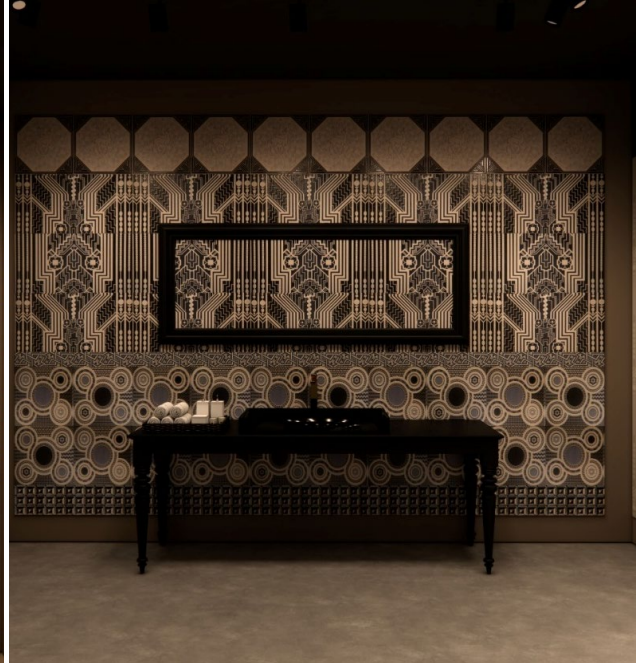

# Pietra Piasentina

Pietra Piasentina

Size : 120x240cm

Finish : Matt

Sizes : 120x240cm | 80x160cm | 120x120cm | 60x120cm | 60x60cm | 30x60cm

**IKIGAI** | an  
*Reimagining Surfaces* | **fcml**  
 venture Interior Lifestyle Product Company