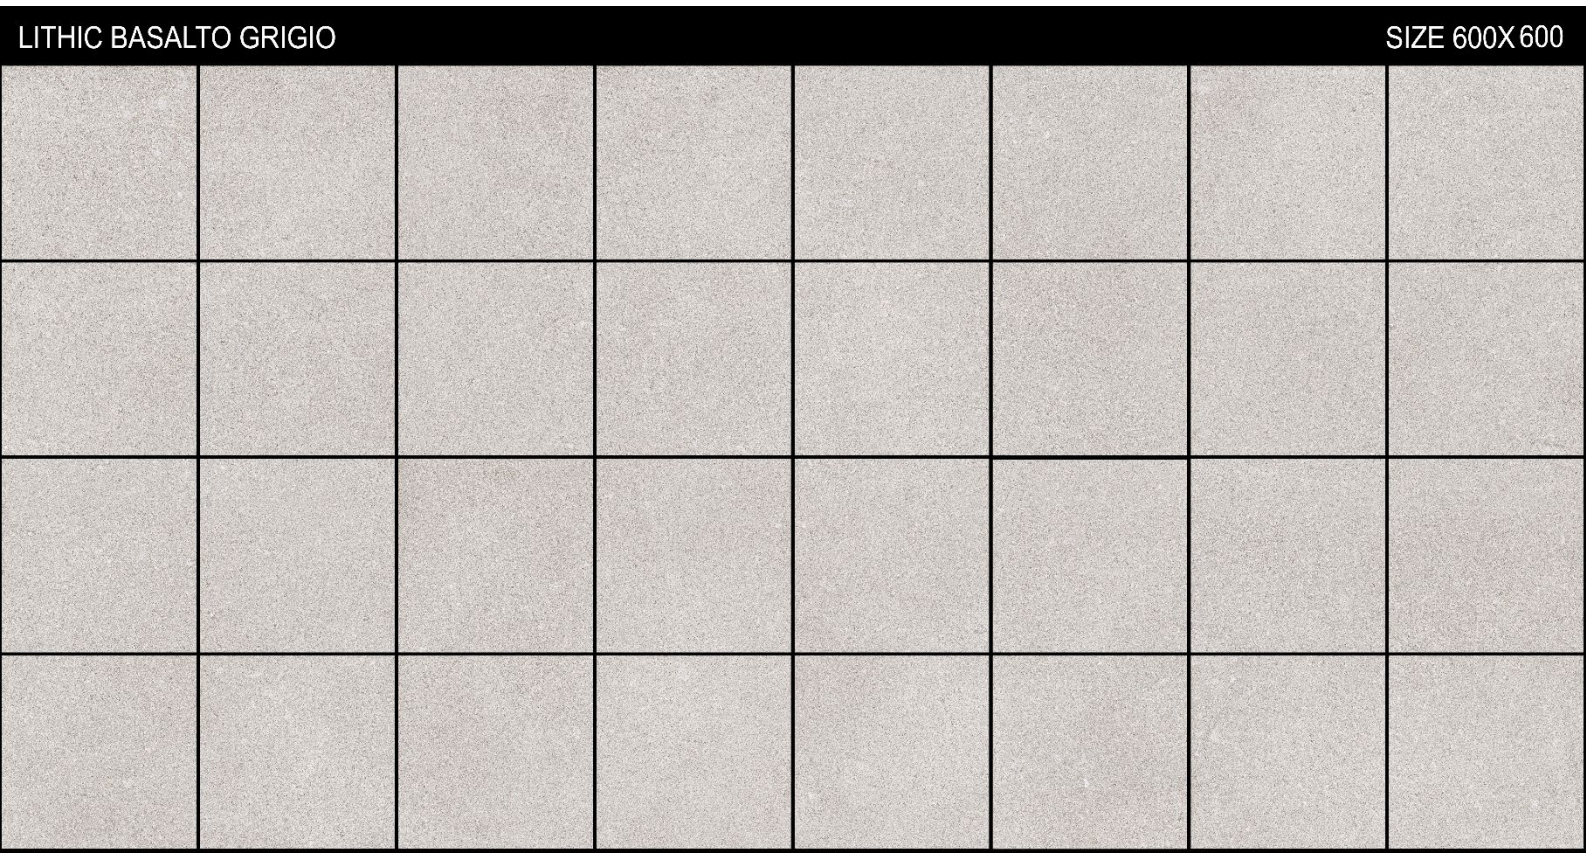

Basalto Grigio

Finish : Matt Silk