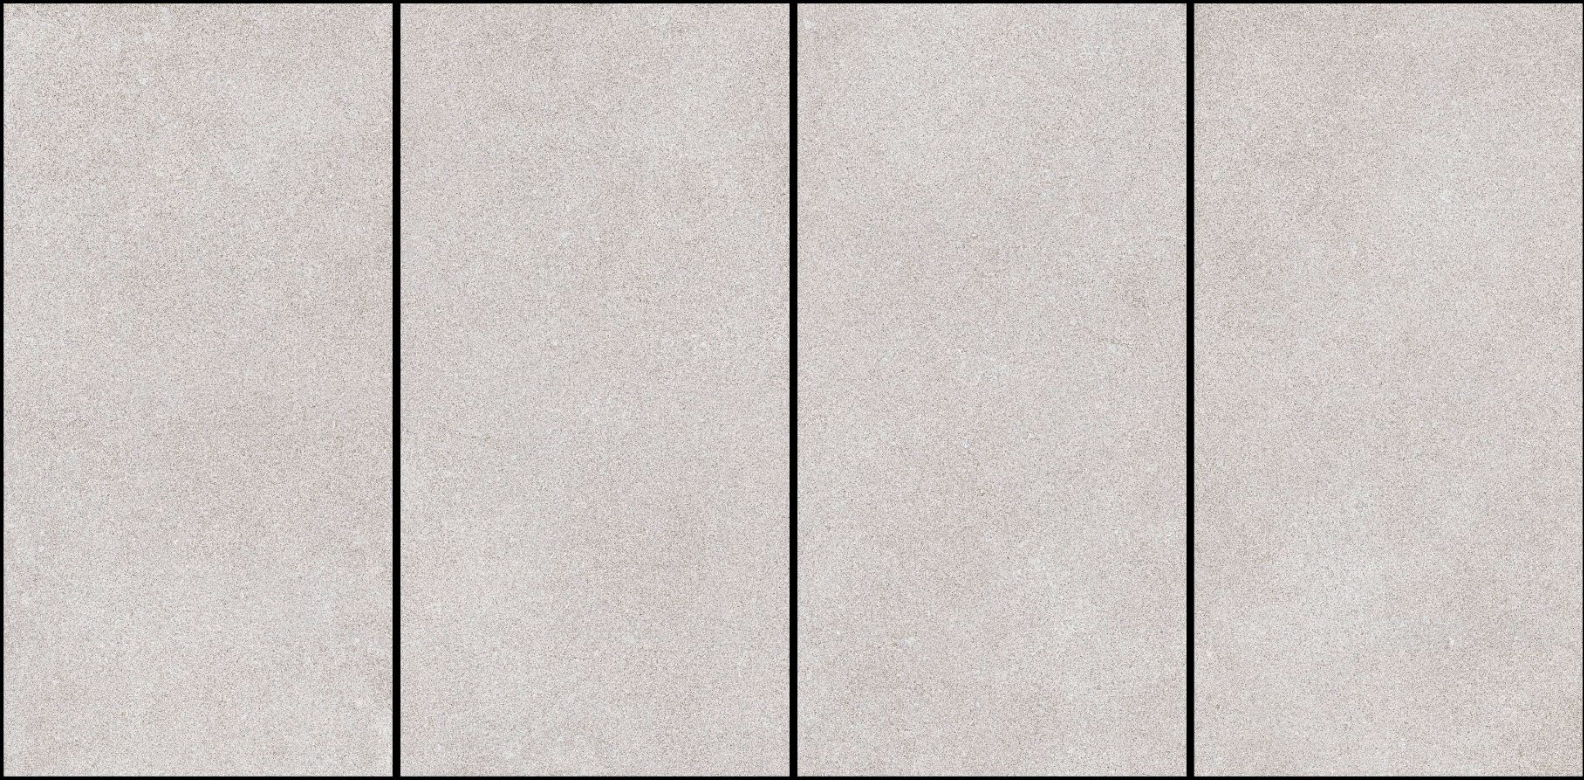

Basalto Grigio

Basalto Grigio

LITHIC BASALTO GRIGIO

SIZE 1200X2400

Finish : Matt Silk

Basalto Grigio

LITHIC BASALTO GRIGIO

SIZE 800X1600

Finish : Matt Silk

Basalto Grigio

Finish : Matt Silk

Basalto Grigio

LITHIC BASALTO GRIGIO

SIZE 1200X1200

Finish : Matt Silk

Basalto Grigio