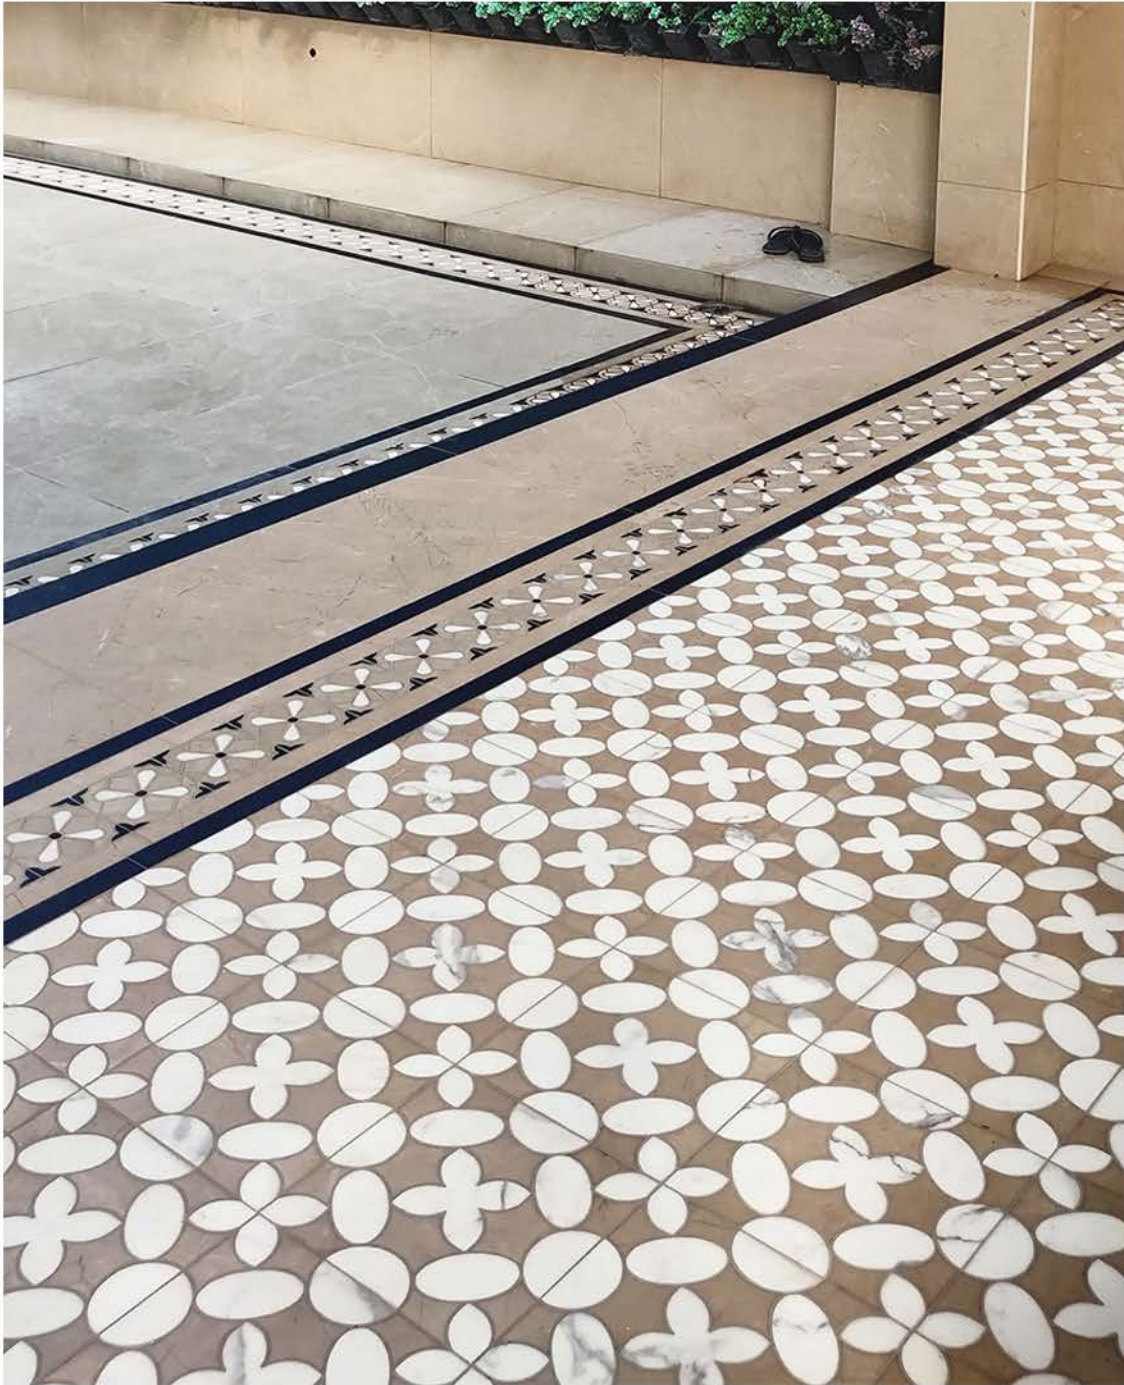

Nara Marble, a collection inspired by Traditional Rambagh fort flooring patterns. Surfaces that create a consciously crafted space. Surfaces that are an amalgamation. An amalgamation of textures, contrasts, shades, dimensions, patterns and historical environments. An extension of ornate interiors and motifs designed using porcelain tiles. It retains the beauty of marble mosaics pieced together on preplanned mesh system always elegant and easy to install. These marble looking surface can be applied on floor, walls and as carpet inserts and borders.