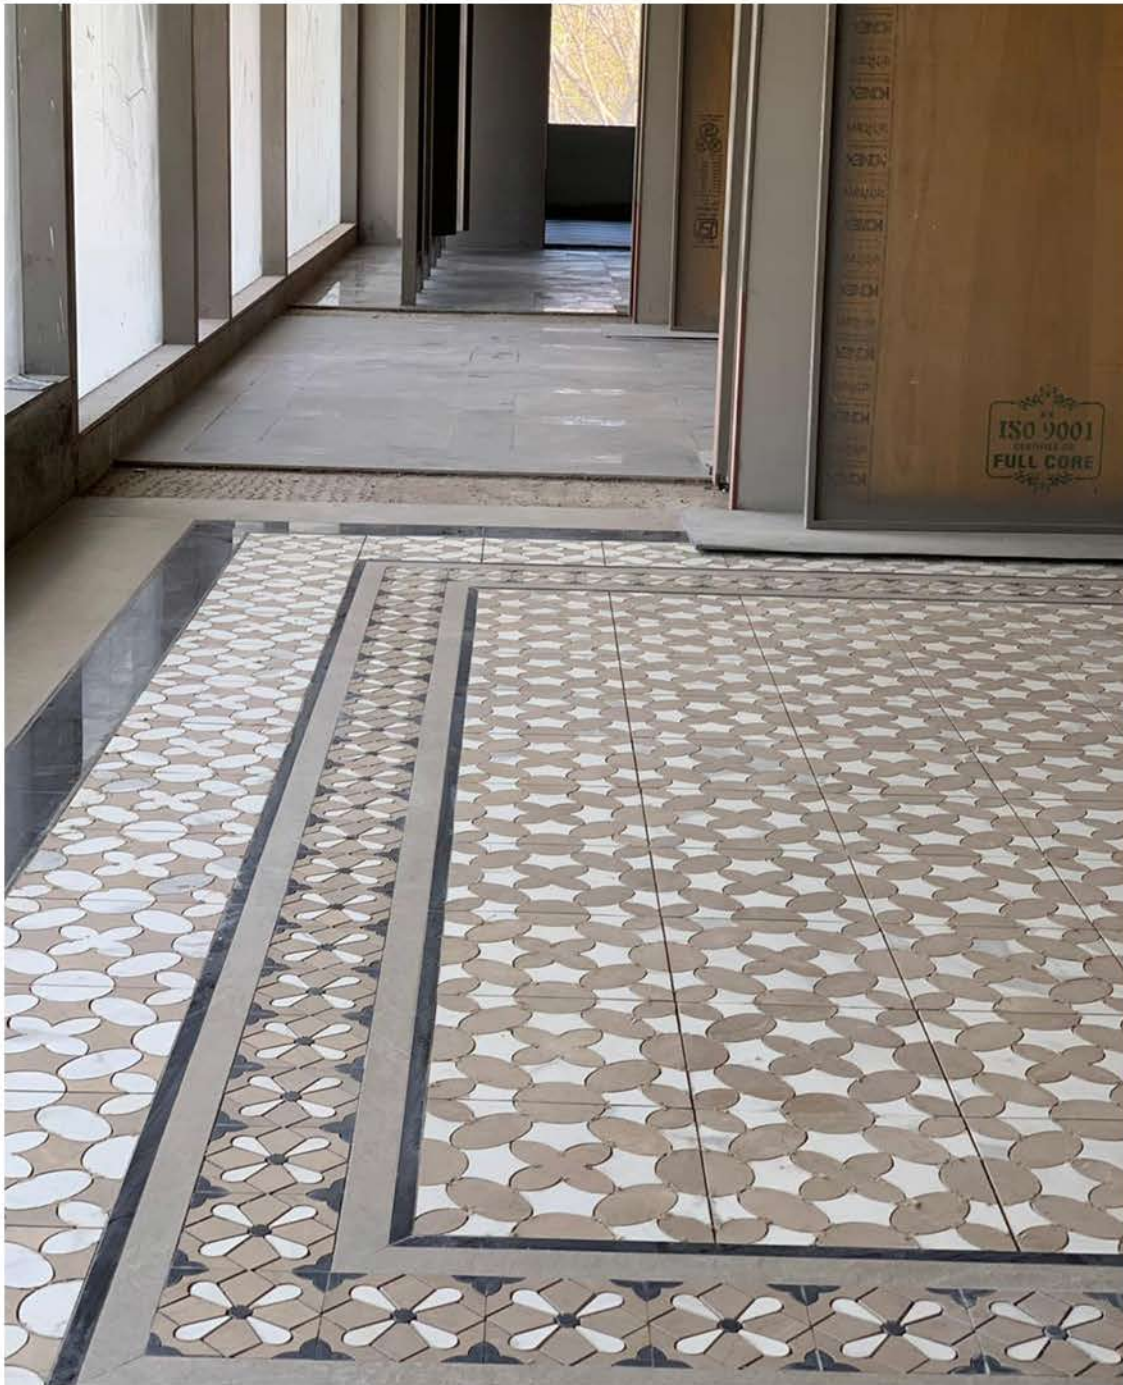

Nara Marble, a collection inspired by Traditional Rambagh fort flooring patterns. Surfaces that create a consciously crafted space. Surfaces that are an amalgamation. An amalgamation of textures, contrasts, shades, dimensions, patterns and historical environments. An extension of ornate interiors and motifs designed using porcelain tiles. It retains the beauty of marble mosaics pieced together on preplanned mesh system always elegant and easy to install. These marble looking surface can be applied on floor, walls and as carpet inserts and borders.