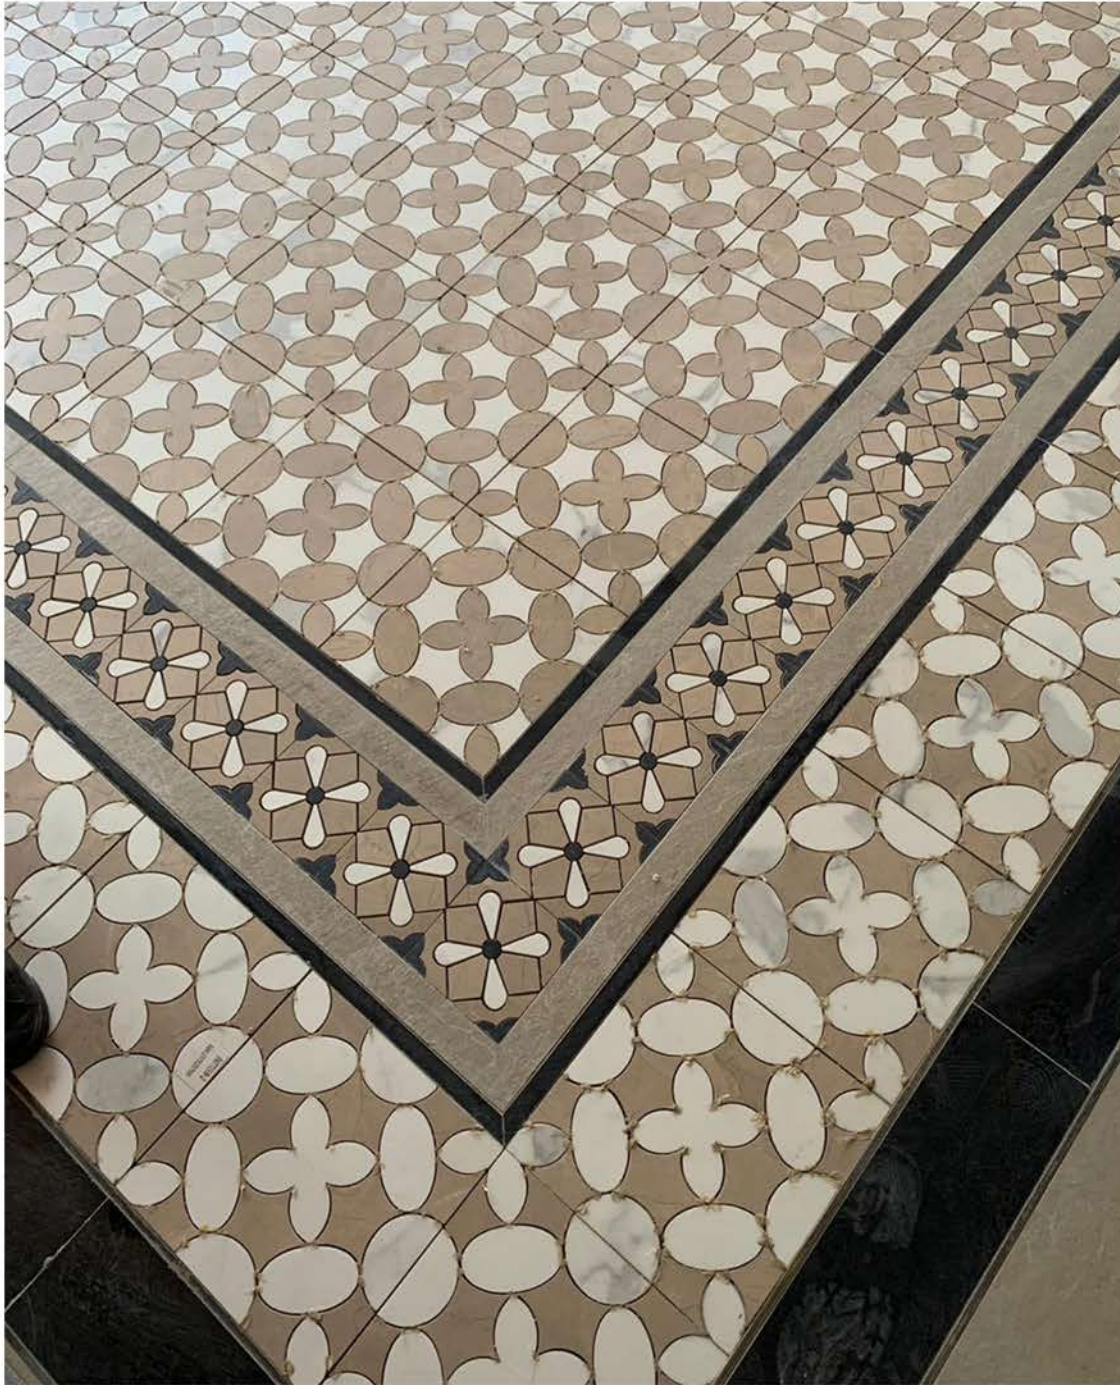

Nara Marble, a collection inspired by Traditional Rambagh fort flooring patterns. Surfaces that create a consciously crafted space. Surfaces that are an amalgamation. An amalgamation of textures, contrasts, shades, dimensions, patterns and historical environments. An extension of ornate interiors and motifs designed using porcelain tiles. It retains the beauty of marble mosaics pieced together on preplanned mesh system always elegant and easy to install. These marble looking surface can be applied on floor, walls and as carpet inserts and borders.