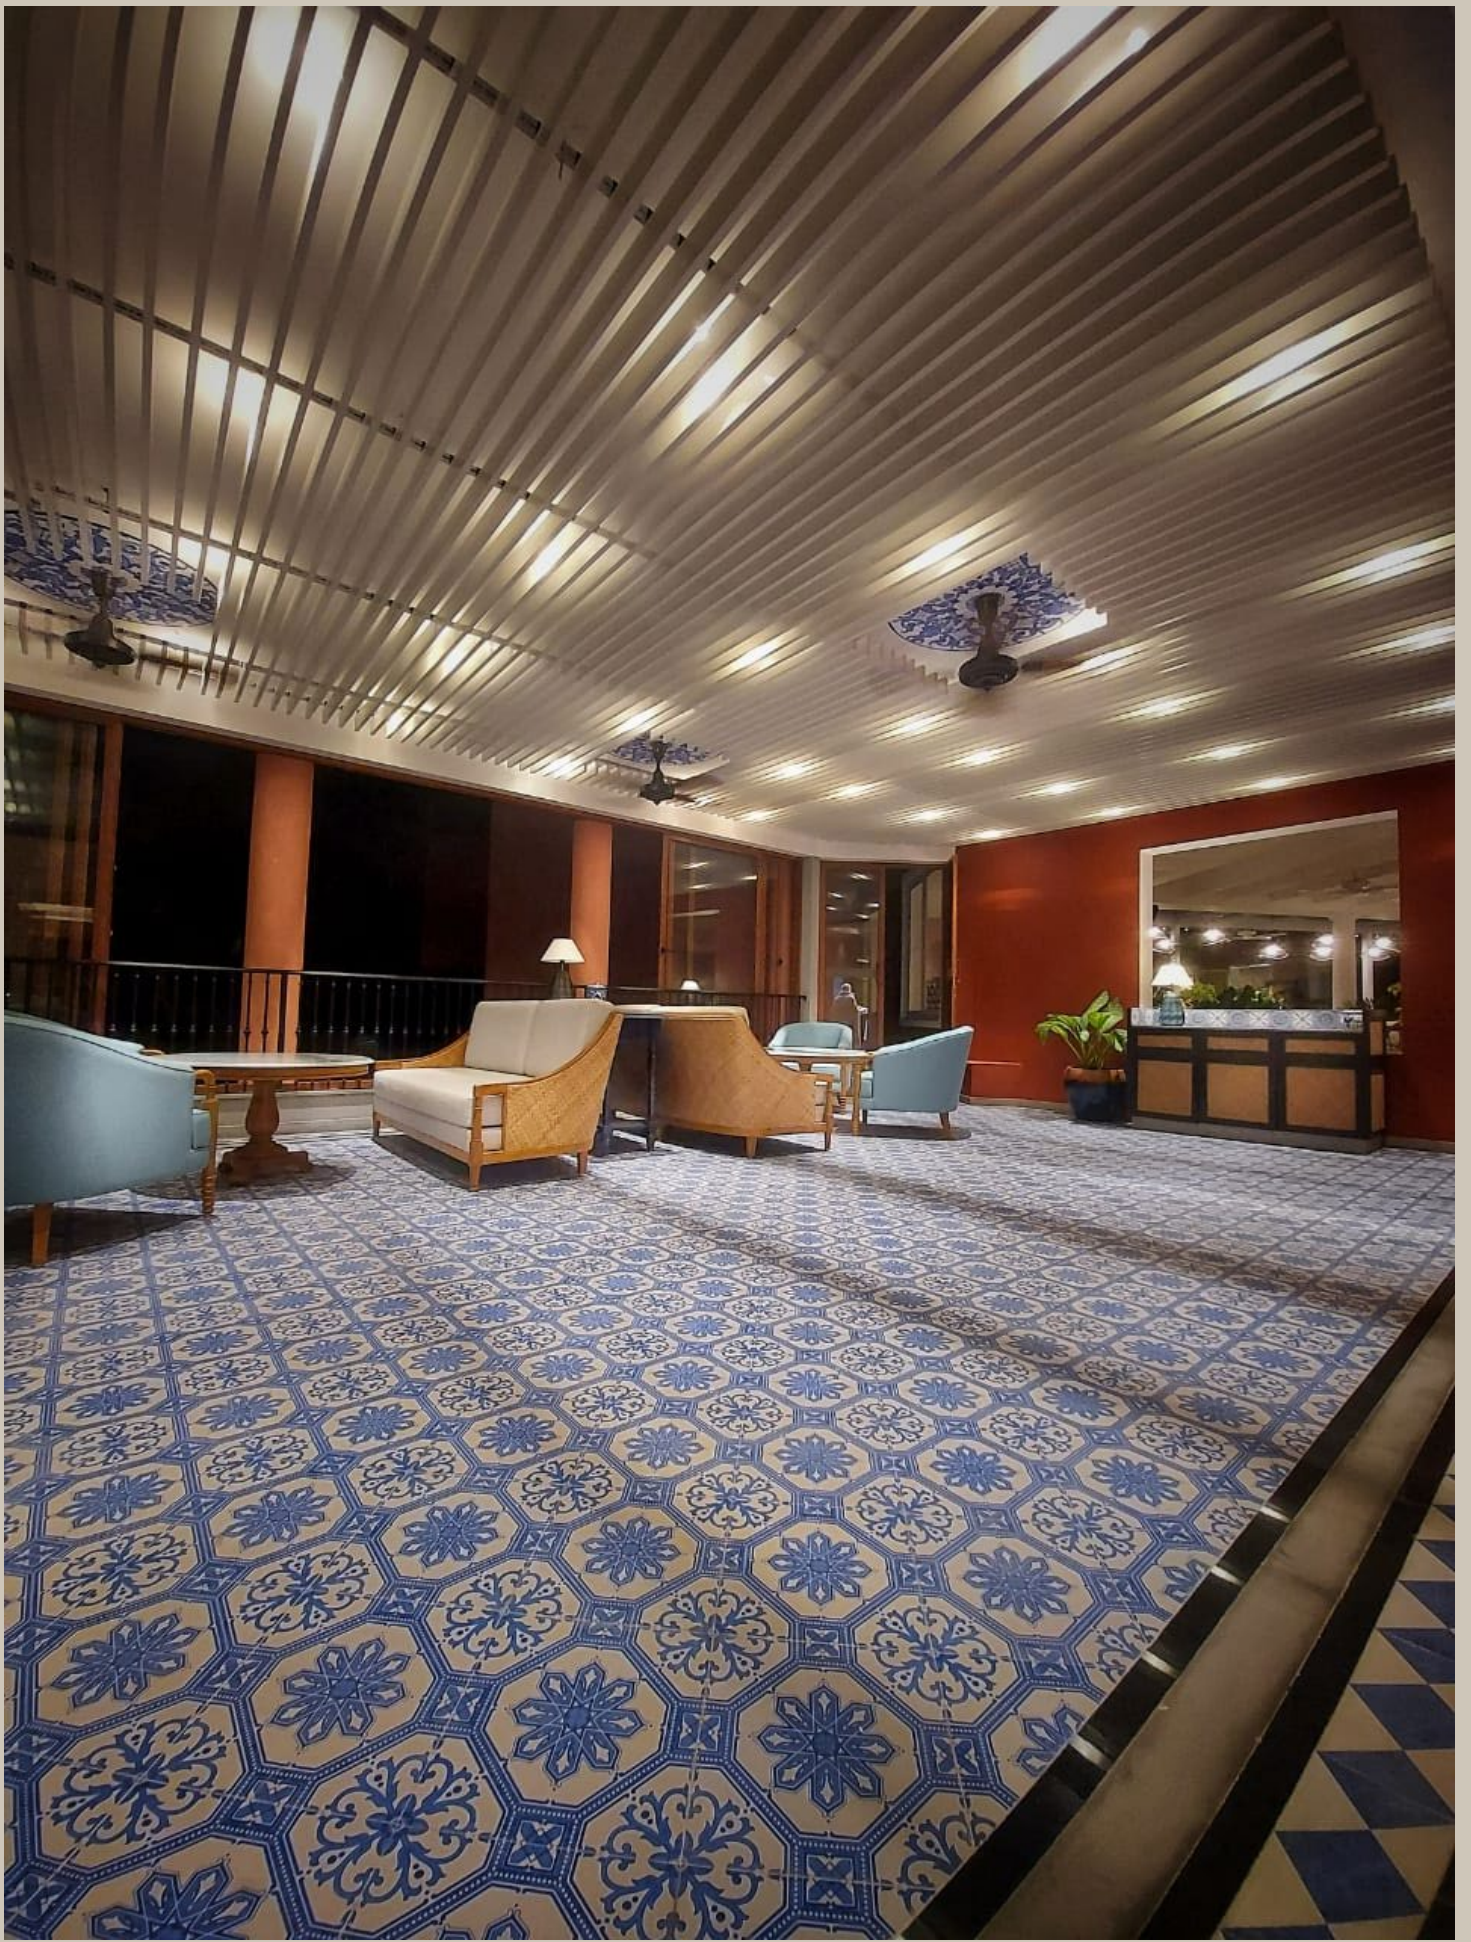

Ambrogio | 2023