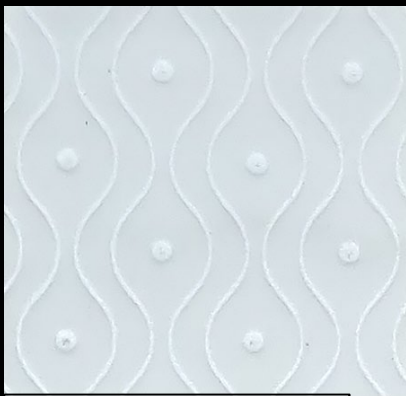

La Dolce Vita

Statuario

La Dolce Vita

Statuario

A muted collection of wall tiles - Feels like decorative cupcakes on statuario surface. Soft tints and delicate graphics look like icing on the cupcakes.

The patterns are embossed and extrude softly from the base tile. The play of positive and negative spaces gives this collection a unique dimension. Mix of Color and graphics - play out in large of small spaces. A wide array mid-tones that can enrich and enliven your everyday living spaces.

Size : 96 MM X 96 MM

LDV-1
Size : 96 MM X 96 MM

LDV-2
Size : 96 MM X 96 MM

LDV-3
Size : 96 MM X 96 MM

LDV-4
Size : 96 MM X 96 MM

LDV-5
Size : 96 MM X 96 MM

LDV-6
Size : 96 MM X 96 MM

LDV-7
Size : 96 MM X 96 MM