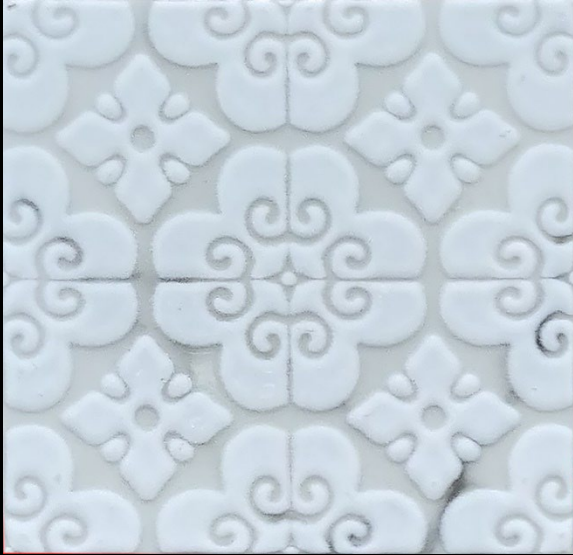

La Dolce Vita

Statuario

La Dolce Vita

Statuario

A muted collection of wall tiles - Feels like decorative cupcakes on statuario surface. Soft tints and delicate graphics look like icing on the cupcakes.

The patterns are embossed and extrude softly from the base tile. The play of positive and negative spaces gives this collection a unique dimension. Mix of Color and graphics - play out in large of small spaces. A wide array mid-tones that can enrich and enliven your everyday living spaces.

Size : 96 MM X 96 MM

LDV-1
Size : 96 MM X 96 MM

LDV-2
Size : 96 MM X 96 MM

LDV-3
Size : 96 MM X 96 MM

LDV-4
Size : 96 MM X 96 MM

LDV-5
Size : 96 MM X 96 MM

LDV-6
Size : 96 MM X 96 MM

LDV-7
Size : 96 MM X 96 MM

LDV-8
Size : 96 MM X 96 MM

LDV-9
Size : 96 MM X 96 MM

LA DOLCE VITA WHITE STATUARIO GLOSSY MIX

Size : 148 MM X 148 MM

LDV-1

Size : 148 MM X 148 MM

LDV-2

Size : 148 MM X 148 MM

LDV-3

Size : 148 MM X 148 MM

LDV-4

Size : 148 MM X 148 MM

LA DOLCE VITA WHITE STATUARIO GLOSSY MIX

Size : 148 MM X 148 MM

LDV-1
Size : 197 MM X 197 MM

LDV-2
Size : 197 MM X 197 MM