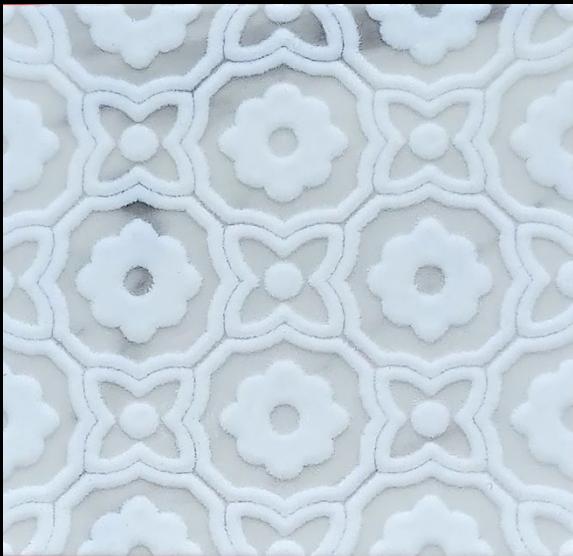

La Dolce Vita

Statuario

La Dolce Vita

Statuario

A muted collection of wall tiles - Feels like decorative cupcakes on statuario surface. Soft tints and delicate graphics look like icing on the cupcakes.

The patterns are embossed and extrude softly from the base tile. The play of positive and negative spaces gives this collection a unique dimension. Mix of Color and graphics - play out in large of small spaces. A wide array mid-tones that can enrich and enliven your everyday living spaces.

Size : 96 MM X 96 MM

LDV-1
Size : 96 MM X 96 MM

LDV-2
Size : 96 MM X 96 MM

LDV-3
Size : 96 MM X 96 MM

LDV-4
Size : 96 MM X 96 MM

LDV-5
Size : 96 MM X 96 MM

LDV-6
Size : 96 MM X 96 MM

LDV-7
Size : 96 MM X 96 MM

LDV-8
Size : 96 MM X 96 MM

LDV-9
Size : 96 MM X 96 MM

LA DOLCE VITA WHITE STATUARIO GLOSSY MIX

Size : 148 MM X 148 MM

LDV-1

Size : 148 MM X 148 MM

LDV-2

Size : 148 MM X 148 MM

LDV-3

Size : 148 MM X 148 MM

LDV-4

Size : 148 MM X 148 MM

LA DOLCE VITA WHITE STATUARIO GLOSSY MIX

Size : 148 MM X 148 MM

LDV-1
Size : 197 MM X 197 MM

LDV-2
Size : 197 MM X 197 MM