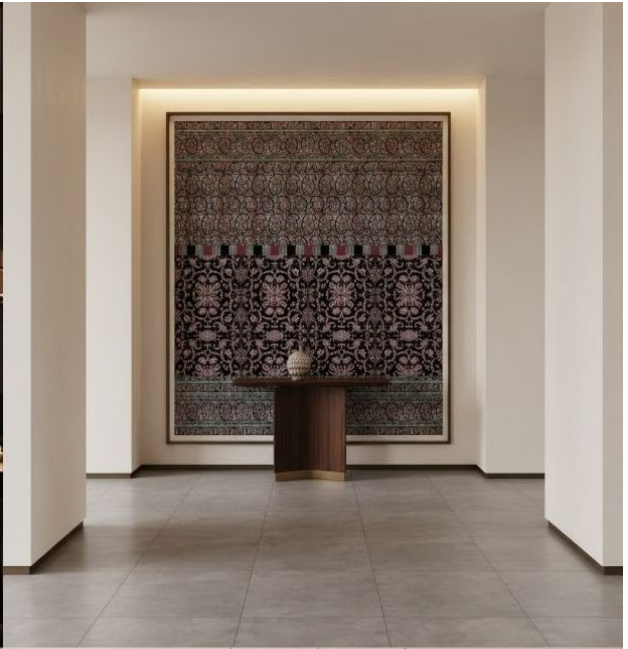

IKIGAI | an Interior
Design
Product
Company
Reimagining Surfaces | **fcml**
venture

New Delhi | Mumbai | Bangalore | Chennai | Pune

Reach us on :

+91 8130795071 | delhisurfaces@fcmlindia.com